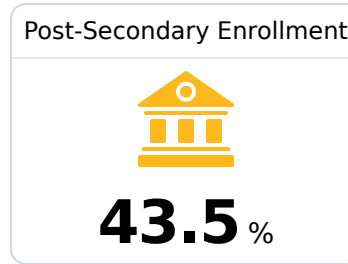

Horn Lake High

Desoto County School District

3360 CHURCH ROAD
Horn Lake, MS 38637

Nick Toungett
nick.toungett@dcsms.org

Identified for **Targeted Support and Improvement**

Due to the impact of COVID-19 on school closures in the 2019-20 school year and a waiver from the U.S. Department of Education, the Mississippi Department of Education (MDE) has no assessment and accountability data to report for the 2019-20 school year.