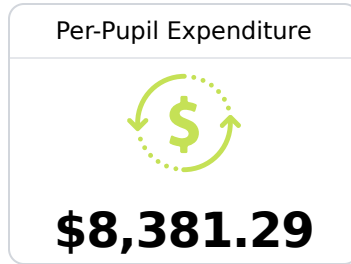

Horn Lake High

Desoto County School District

3360 CHURCH ROAD
Horn Lake, MS 38637

Nick Toungett
nick.toungett@dcsms.org

Identified for **Targeted Support and Improvement**

Due to the impact of COVID-19 on school closures in the 2019-20 school year and a waiver from the U.S. Department of Education, the Mississippi Department of Education (MDE) has no assessment and accountability data to report for the 2019-20 school year.