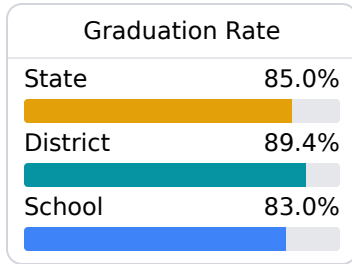

Horn Lake High

Desoto County School District

3360 CHURCH ROAD
Horn Lake, MS 38637

Nick Toungett
nick.toungett@dcsms.org

Identified for **Targeted Support and Improvement**

Due to the impact of COVID-19 on school closures in the 2019-20 school year and a waiver from the U.S. Department of Education, the Mississippi Department of Education (MDE) has no assessment and accountability data to report for the 2019-20 school year.