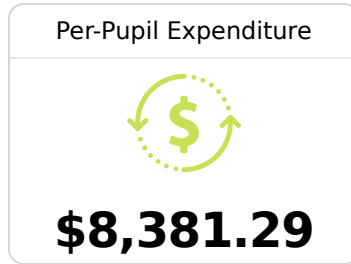

Due to the impact of COVID-19 on school closures in the 2019-20 school year and a waiver from the U.S. Department of Education, the Mississippi Department of Education (MDE) has no assessment and accountability data to report for the 2019-20 school year.