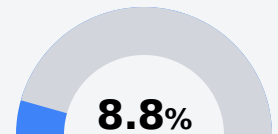

Provisional Teachers