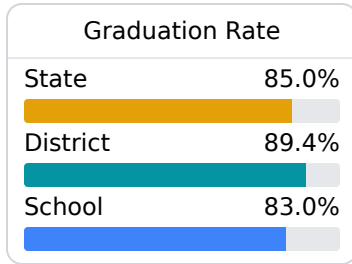

Horn Lake High

Desoto County School District

3360 CHURCH ROAD
Horn Lake, MS 38637

Nick Toungett
nick.toungett@dcsms.org

Identified for **Targeted Support and Improvement**

Due to the impact of COVID-19 on school closures in the 2019-20 school year and a waiver from the U.S. Department of Education, the Mississippi Department of Education (MDE) has no assessment and accountability data to report for the 2019-20 school year.

Teacher Data

84.6

Teachers

Experienced Teachers

Provisional Teachers

In-Field Teachers