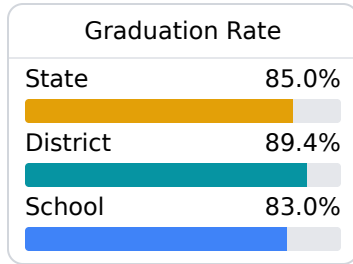

Horn Lake High

Desoto County School District

3360 CHURCH ROAD
Horn Lake, MS 38637

Nick Toungett
nick.toungett@dcsms.org

Identified for **Targeted Support and Improvement**

Due to the impact of COVID-19 on school closures in the 2019-20 school year and a waiver from the U.S. Department of Education, the Mississippi Department of Education (MDE) has no assessment and accountability data to report for the 2019-20 school year.

Teacher Data

84.6

Teachers

Experienced Teachers

Provisional Teachers

In-Field Teachers