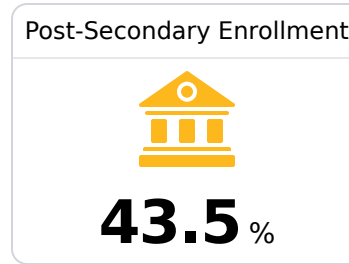

Horn Lake High

Desoto County School District

3360 CHURCH ROAD
Horn Lake, MS 38637

Nick Toungett
nick.toungett@dcsms.org

Identified for **Targeted Support and Improvement**

Due to the impact of COVID-19 on school closures in the 2019-20 school year and a waiver from the U.S. Department of Education, the Mississippi Department of Education (MDE) has no assessment and accountability data to report for the 2019-20 school year.