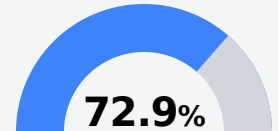

Teacher Data

84.6

Teachers

Experienced Teachers