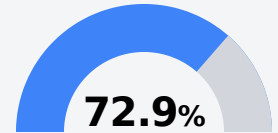

Teacher Data

84.6

Teachers

Experienced Teachers