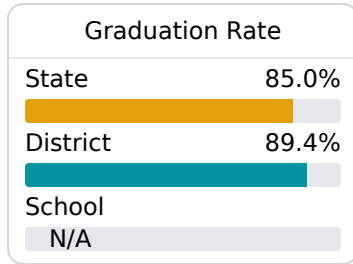

School Report Card 2019 - 2020

For more detailed information, please visit <https://msrc.mdek12.org>.

D Horn Lake Elementary Desoto County School District

6341 RIDGEWOOD RD.
Horn Lake, MS 38637

Carrie Speck
carrie.speck@dcsms.org

Identified for **Additional Targeted Support and Improvement**

Due to the impact of COVID-19 on school closures in the 2019-20 school year and a waiver from the U.S. Department of Education, the Mississippi Department of Education (MDE) has no assessment and accountability data to report for the 2019-20 school year.

Teacher Data

30.5

Teachers

83.6%

Experienced Teachers

6.6%

Provisional Teachers

100.0%

In-Field Teachers