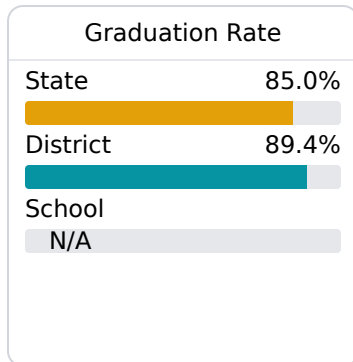

School Report Card 2019 - 2020

For more detailed information, please visit <https://msrc.mdek12.org>.

D Horn Lake Elementary Desoto County School District

6341 RIDGEWOOD RD.
Horn Lake, MS 38637

Carrie Speck
carrie.speck@dcsms.org

Identified for **Additional Targeted Support and Improvement**

Due to the impact of COVID-19 on school closures in the 2019-20 school year and a waiver from the U.S. Department of Education, the Mississippi Department of Education (MDE) has no assessment and accountability data to report for the 2019-20 school year.

Teacher Data

30.5

Teachers

83.6%

Experienced Teachers

6.6%

Provisional Teachers

100.0%

In-Field Teachers