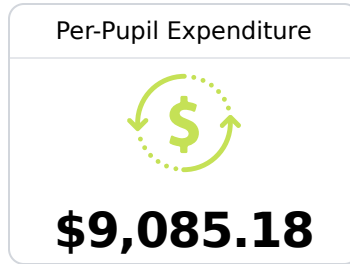

Identified for **Additional Targeted Support and Improvement**

Due to the impact of COVID-19 on school closures in the 2019-20 school year and a waiver from the U.S. Department of Education, the Mississippi Department of Education (MDE) has no assessment and accountability data to report for the 2019-20 school year.