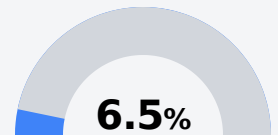

Graduation Rate	
State	85.0%
District	89.4%
School	N/A

Teacher Data

54.9

Teachers

Experienced Teachers

Provisional Teachers

In-Field Teachers