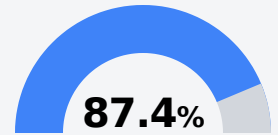

Teacher Data

54.9

Teachers

Experienced Teachers