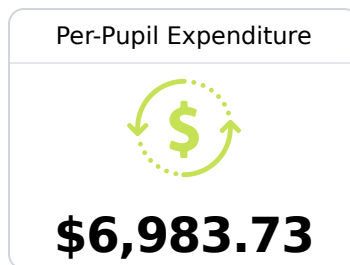

Hernando Middle School

Desoto County School District

700 DILWORTH LANE
Hernando, MS 38632

Jerry Floate
jerry.floate@dcsms.org

Due to the impact of COVID-19 on school closures in the 2019-20 school year and a waiver from the U.S. Department of Education, the Mississippi Department of Education (MDE) has no assessment and accountability data to report for the 2019-20 school year.

Graduation Rate	
State	85.0%
District	89.4%
School	N/A

Teacher Data

54.9

Teachers

87.4%

Experienced Teachers

6.5%

Provisional Teachers

100.0%

In-Field Teachers