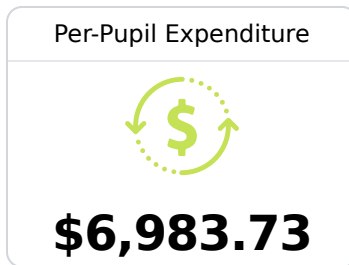

Hernando Middle School

Desoto County School District

700 DILWORTH LANE
Hernando, MS 38632

Jerry Floate
jerry.floate@dcsms.org

Due to the impact of COVID-19 on school closures in the 2019-20 school year and a waiver from the U.S. Department of Education, the Mississippi Department of Education (MDE) has no assessment and accountability data to report for the 2019-20 school year.

Graduation Rate	
State	85.0%
District	89.4%
School	N/A