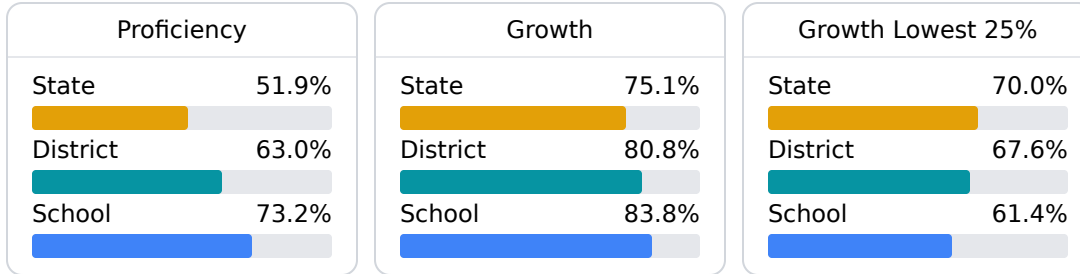

Oak Grove Central Elementary

Desoto County School District

893 OAK GROVE ROAD
Hernando, MS 38632

Stacey Pirtle
stacey.pirtle@dcsms.org

School Accountability Grade Components

Mississippi's accountability system assigns "A" through "F" letter grades for schools and districts. Grades are based on student achievement, student growth, student participation in testing, and other academic measures.

Math

Measurements of student performance on the statewide math assessment.

English

Measurements of student performance on the statewide English language arts (ELA) assessment.

Other Measures

Other measurements of student performance that factor into the accountability grade.