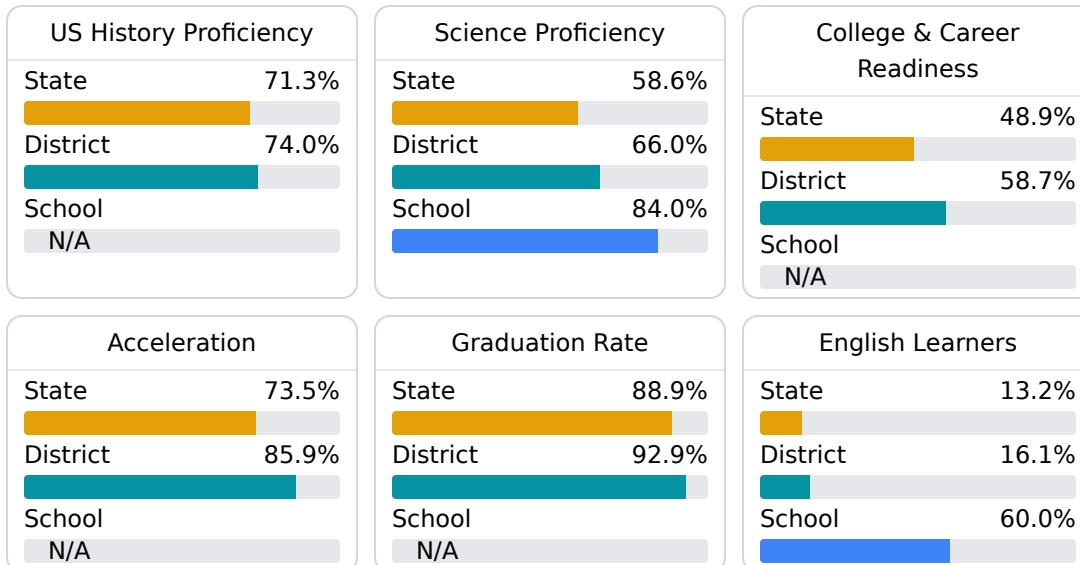

Oak Grove Central Elementary

Desoto County School District

893 OAK GROVE ROAD
Hernando, MS 38632

Stacey Pirtle
stacey.pirtle@dcsms.org

School Accountability Grade Components

Mississippi's accountability system assigns "A" through "F" letter grades for schools and districts. Grades are based on student achievement, student growth, student participation in testing, and other academic measures.

Math

Measurements of student performance on the statewide math assessment.

English

Measurements of student performance on the statewide English language arts (ELA) assessment.

Other Measures

Other measurements of student performance that factor into the accountability grade.

Teacher Data

47.9

Teachers

79.1%

Experienced Teachers

4.2%

Provisional Teachers

100.0%