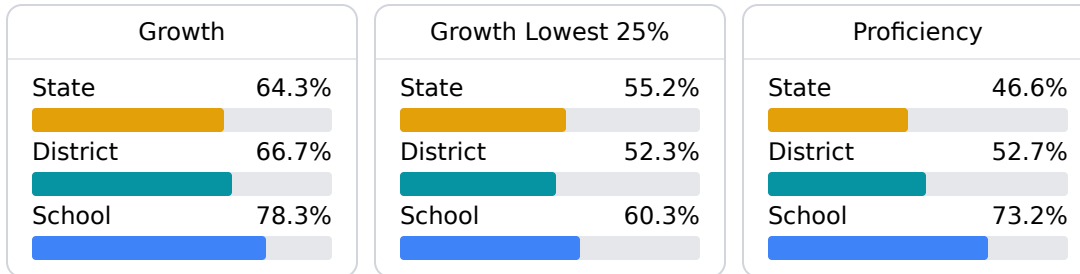

Oak Grove Central Elementary

Desoto County School District

893 OAK GROVE ROAD
Hernando, MS 38632

Stacey Pirtle
stacey.pirtle@dcsms.org

School Accountability Grade Components

Mississippi's accountability system assigns "A" through "F" letter grades for schools and districts. Grades are based on student achievement, student growth, student participation in testing, and other academic measures.

Math

Measurements of student performance on the statewide math assessment.

English

Measurements of student performance on the statewide English language arts (ELA) assessment.

Other Measures

Other measurements of student performance that factor into the accountability grade.