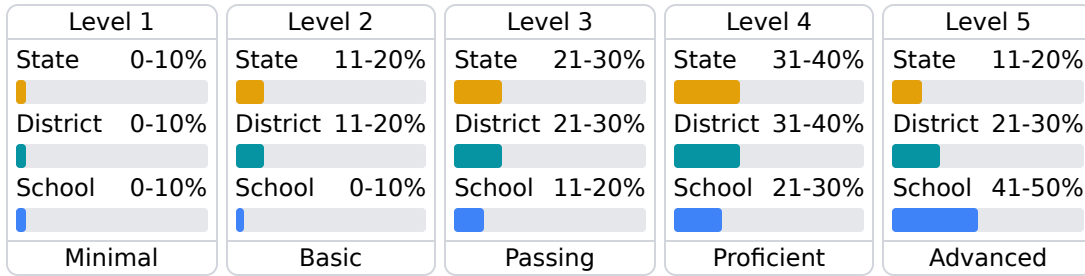

Math

Measurements of student performance on the statewide math assessment.

English

Measurements of student performance on the statewide English language arts (ELA) assessment.

Other Measures

Other measurements of student performance that factor into the accountability grade.

Teacher Data

47.9

Teachers

79.1%

Experienced Teachers

4.2%

Provisional Teachers

100.0%

In-Field Teachers

Detailed Assessment and Other Data

Student Performance

The following information shows each level of student performance on statewide assessments.

Math

English

Science

Student Assessment Participation