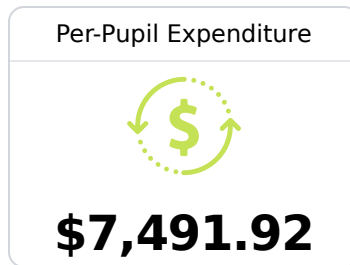

A Oak Grove Central Elementary

Desoto County School District

893 OAK GROVE ROAD
Hernando, MS 38632

Stacey Pirtle
stacey.pirtle@dcsms.org

Due to the impact of COVID-19 on school closures in the 2019-20 school year and a waiver from the U.S. Department of Education, the Mississippi Department of Education (MDE) has no assessment and accountability data to report for the 2019-20 school year.

Graduation Rate	
State	85.0%
District	89.4%
School	N/A

Teacher Data

44.4

Teachers

93.3%

Experienced Teachers

6.8%

Provisional Teachers

100.0%

In-Field Teachers