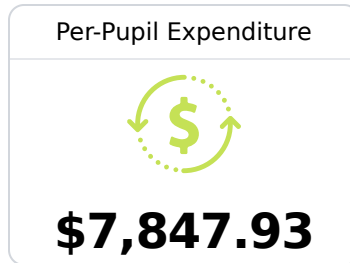

Hernando Hills Elementary

Desoto County School District

570 MCINGVALE ROAD
Hernando, MS 38632

Wendy Michael
wendy.michael@dcsms.org

Due to the impact of COVID-19 on school closures in the 2019-20 school year and a waiver from the U.S. Department of Education, the Mississippi Department of Education (MDE) has no assessment and accountability data to report for the 2019-20 school year.

Graduation Rate	
State	85.0%
District	89.4%
School	N/A