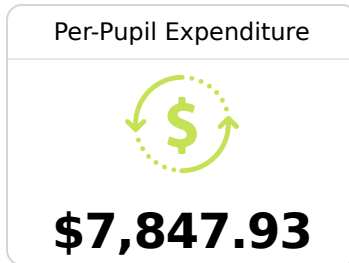

Hernando Hills Elementary

Desoto County School District

570 MCINGVALE ROAD
Hernando, MS 38632

Stephanie Gilder
stephanie.gilder@dcsms.org

Due to the impact of COVID-19 on school closures in the 2019-20 school year and a waiver from the U.S. Department of Education, the Mississippi Department of Education (MDE) has no assessment and accountability data to report for the 2019-20 school year.

Graduation Rate	
State	85.0%
District	89.4%
School	N/A