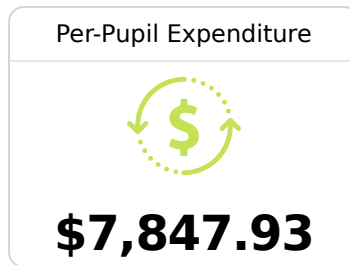

## Hernando Hills Elementary

Desoto County School District

570 MCINGVALE ROAD  
Hernando, MS 38632

Wendy Michael  
wendy.michael@dcsms.org

Due to the impact of COVID-19 on school closures in the 2019-20 school year and a waiver from the U.S. Department of Education, the Mississippi Department of Education (MDE) has no assessment and accountability data to report for the 2019-20 school year.