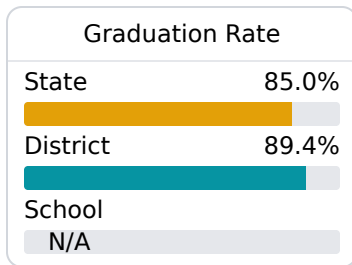

Hernando Hills Elementary

Desoto County School District

570 MCINGVALE ROAD
Hernando, MS 38632

Wendy Michael
wendy.michael@dcsms.org

Due to the impact of COVID-19 on school closures in the 2019-20 school year and a waiver from the U.S. Department of Education, the Mississippi Department of Education (MDE) has no assessment and accountability data to report for the 2019-20 school year.