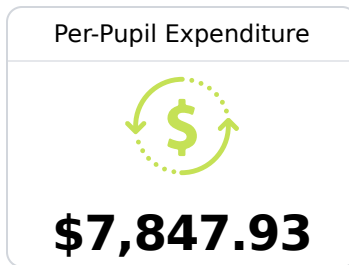

Hernando Hills Elementary

Desoto County School District

570 MCINGVALE ROAD
Hernando, MS 38632

Wendy Michael
wendy.michael@dcsms.org

Due to the impact of COVID-19 on school closures in the 2019-20 school year and a waiver from the U.S. Department of Education, the Mississippi Department of Education (MDE) has no assessment and accountability data to report for the 2019-20 school year.