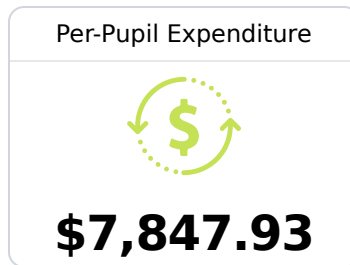

Hernando Hills Elementary

Desoto County School District

570 MCINGVALE ROAD
Hernando, MS 38632

Wendy Michael
wendy.michael@dcsms.org

Due to the impact of COVID-19 on school closures in the 2019-20 school year and a waiver from the U.S. Department of Education, the Mississippi Department of Education (MDE) has no assessment and accountability data to report for the 2019-20 school year.