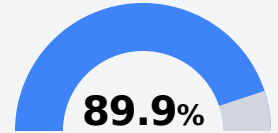

Teacher Data

41.2

Teachers

Experienced Teachers