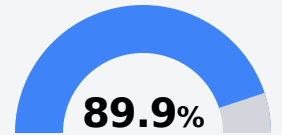

Teacher Data

41.2

Teachers

Experienced Teachers