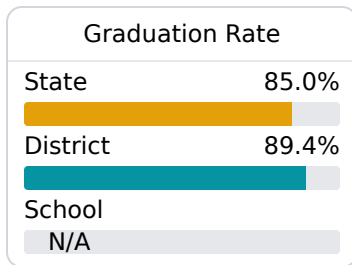

## Hernando Hills Elementary

Desoto County School District

570 MCINGVALE ROAD  
Hernando, MS 38632

Wendy Michael  
wendy.michael@dcsms.org

Due to the impact of COVID-19 on school closures in the 2019-20 school year and a waiver from the U.S. Department of Education, the Mississippi Department of Education (MDE) has no assessment and accountability data to report for the 2019-20 school year.