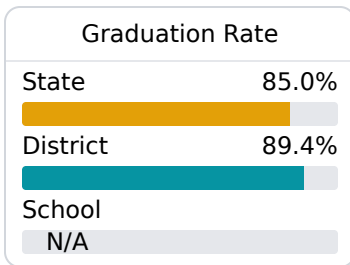

Hernando Hills Elementary

Desoto County School District

570 MCINGVALE ROAD
Hernando, MS 38632

Wendy Michael
wendy.michael@dcsms.org

Due to the impact of COVID-19 on school closures in the 2019-20 school year and a waiver from the U.S. Department of Education, the Mississippi Department of Education (MDE) has no assessment and accountability data to report for the 2019-20 school year.