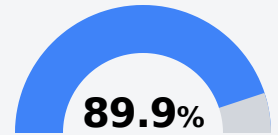

Teacher Data

41.2

Teachers

Experienced Teachers