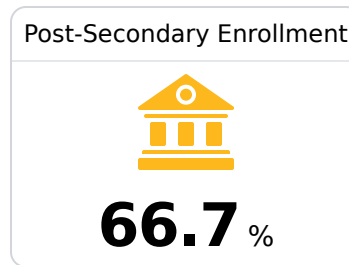

A Hernando High School

Desoto County School District

 805 DILWORTH LANE
Hernando, MS 38632

 Duane Case
duane.case@dcsms.org

Due to the impact of COVID-19 on school closures in the 2019-20 school year and a waiver from the U.S. Department of Education, the Mississippi Department of Education (MDE) has no assessment and accountability data to report for the 2019-20 school year.