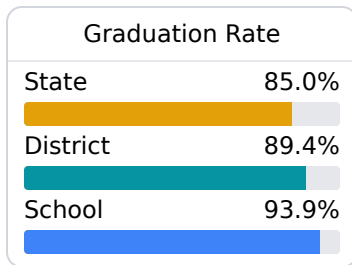

A Hernando High School

Desoto County School District

 805 DILWORTH LANE
Hernando, MS 38632

 Duane Case
duane.case@dcsms.org

Due to the impact of COVID-19 on school closures in the 2019-20 school year and a waiver from the U.S. Department of Education, the Mississippi Department of Education (MDE) has no assessment and accountability data to report for the 2019-20 school year.