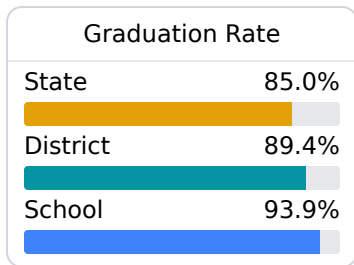

A Hernando High School

Desoto County School District

805 DILWORTH LANE
Hernando, MS 38632

Duane Case
duane.case@dcsms.org

Due to the impact of COVID-19 on school closures in the 2019-20 school year and a waiver from the U.S. Department of Education, the Mississippi Department of Education (MDE) has no assessment and accountability data to report for the 2019-20 school year.