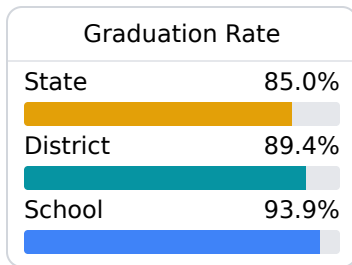

## A Hernando High School

Desoto County School District

 805 DILWORTH LANE  
Hernando, MS 38632

 Duane Case  
[duane.case@dcsms.org](mailto:duane.case@dcsms.org)

Due to the impact of COVID-19 on school closures in the 2019-20 school year and a waiver from the U.S. Department of Education, the Mississippi Department of Education (MDE) has no assessment and accountability data to report for the 2019-20 school year.