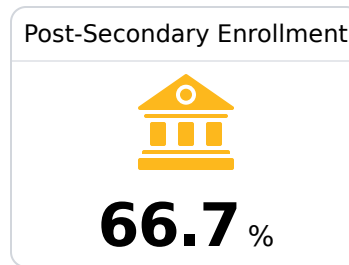

A Hernando High School

Desoto County School District

805 DILWORTH LANE
Hernando, MS 38632

Duane Case
duane.case@dcsms.org

Due to the impact of COVID-19 on school closures in the 2019-20 school year and a waiver from the U.S. Department of Education, the Mississippi Department of Education (MDE) has no assessment and accountability data to report for the 2019-20 school year.