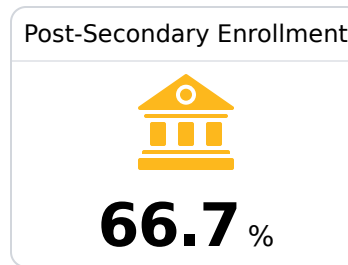

## A Hernando High School

Desoto County School District

 805 DILWORTH LANE  
Hernando, MS 38632

 Duane Case  
[duane.case@dcsms.org](mailto:duane.case@dcsms.org)

Due to the impact of COVID-19 on school closures in the 2019-20 school year and a waiver from the U.S. Department of Education, the Mississippi Department of Education (MDE) has no assessment and accountability data to report for the 2019-20 school year.