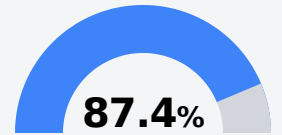

Teacher Data

74.7

Teachers

Experienced Teachers