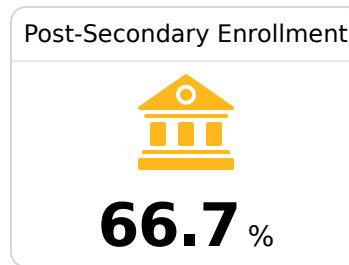

## A Hernando High School

Desoto County School District

 805 DILWORTH LANE  
Hernando, MS 38632

 Duane Case  
[duane.case@dcsms.org](mailto:duane.case@dcsms.org)

Due to the impact of COVID-19 on school closures in the 2019-20 school year and a waiver from the U.S. Department of Education, the Mississippi Department of Education (MDE) has no assessment and accountability data to report for the 2019-20 school year.