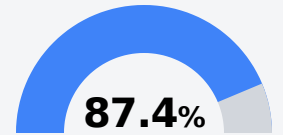

Teacher Data

74.7

Teachers

Experienced Teachers