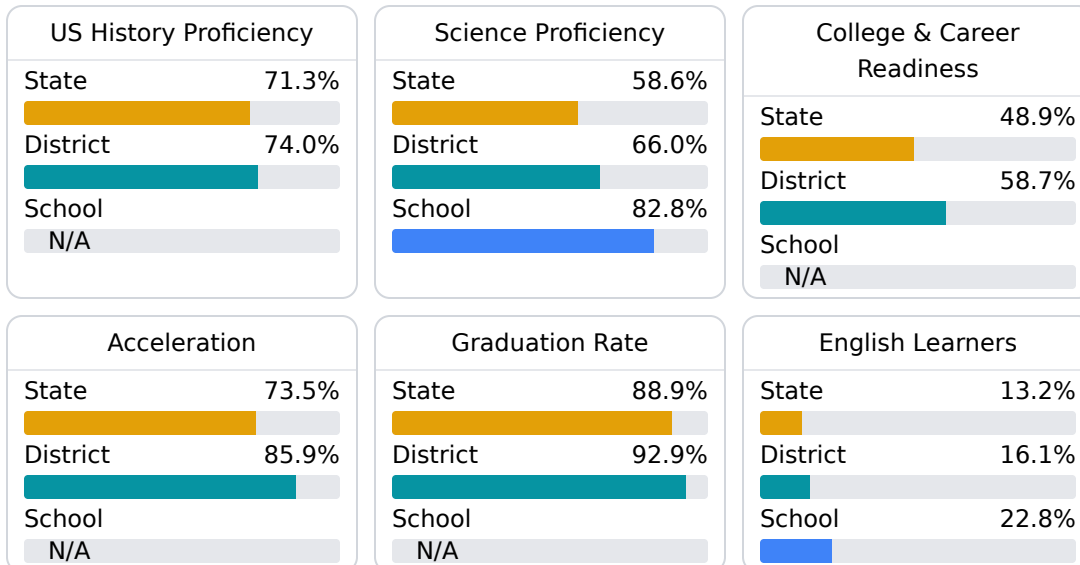

### School Accountability Grade Components

Mississippi's accountability system assigns "A" through "F" letter grades for schools and districts. Grades are based on student achievement, student growth, student participation in testing, and other academic measures.

#### Math

Measurements of student performance on the statewide math assessment.

#### English

Measurements of student performance on the statewide English language arts (ELA) assessment.

#### Other Measures

Other measurements of student performance that factor into the accountability grade.