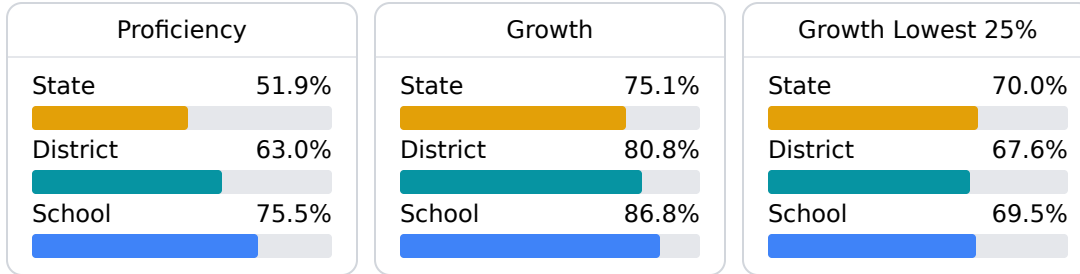

Center Hill Elementary School

Desoto County School District

13662 Center Hill Road
Olive Branch, MS 38654

Kristy Hale
kristy.hale@dcsms.org

School Accountability Grade Components

Mississippi's accountability system assigns "A" through "F" letter grades for schools and districts. Grades are based on student achievement, student growth, student participation in testing, and other academic measures.

Math

Measurements of student performance on the statewide math assessment.

English

Measurements of student performance on the statewide English language arts (ELA) assessment.

Other Measures

Other measurements of student performance that factor into the accountability grade.