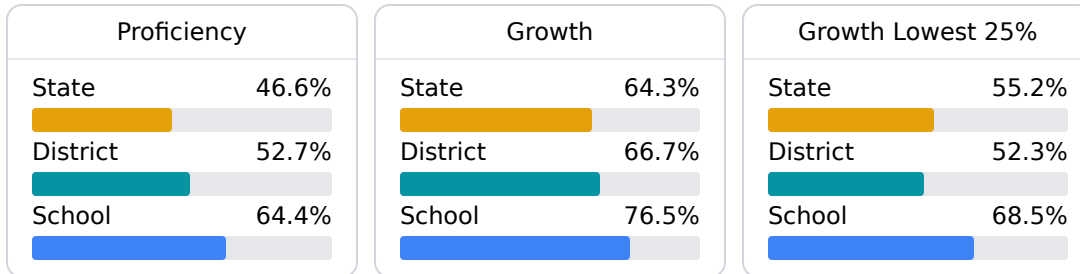

Center Hill Elementary School

Desoto County School District

13662 Center Hill Road
Olive Branch, MS 38654

Kristy Hale
kristy.hale@dcsms.org

School Accountability Grade Components

Mississippi's accountability system assigns "A" through "F" letter grades for schools and districts. Grades are based on student achievement, student growth, student participation in testing, and other academic measures.

Math

Measurements of student performance on the statewide math assessment.

English

Measurements of student performance on the statewide English language arts (ELA) assessment.

Other Measures

Other measurements of student performance that factor into the accountability grade.