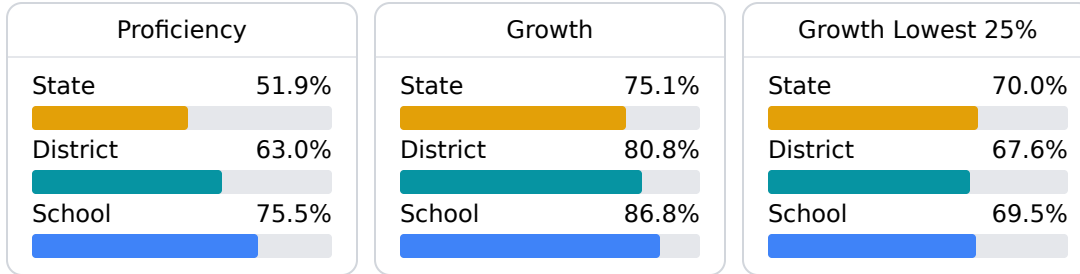

### School Accountability Grade Components

Mississippi's accountability system assigns "A" through "F" letter grades for schools and districts. Grades are based on student achievement, student growth, student participation in testing, and other academic measures.