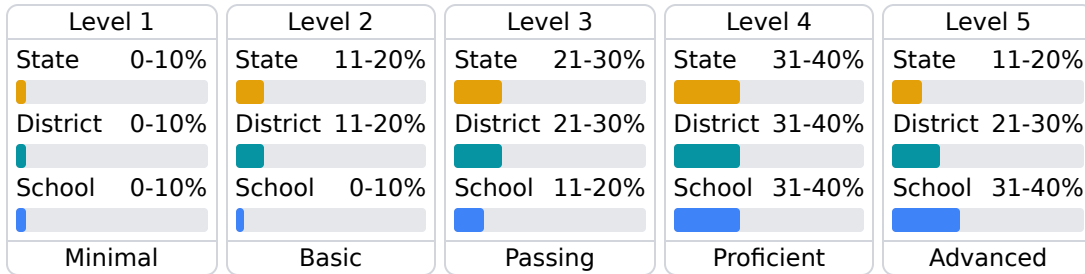

Detailed Assessment and Other Data

Student Performance

The following information shows each level of student performance on statewide assessments.

Math