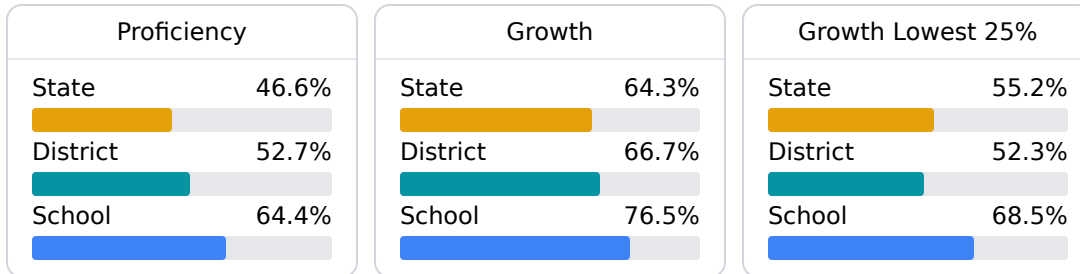

### School Accountability Grade Components

Mississippi's accountability system assigns "A" through "F" letter grades for schools and districts. Grades are based on student achievement, student growth, student participation in testing, and other academic measures.

#### Math

Measurements of student performance on the statewide math assessment.