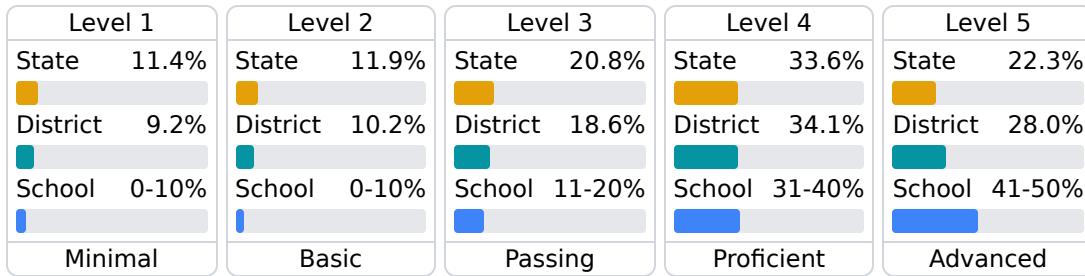

The following information shows each level of student performance on statewide assessments.

Math

English

Science

Student Assessment Participation

Discipline

Other Data

13.9%