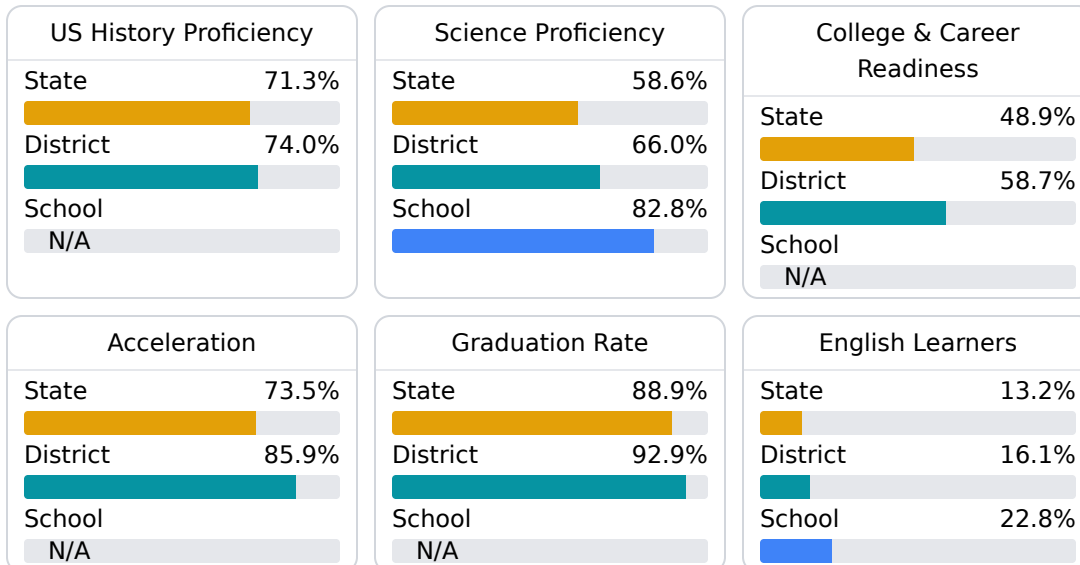

Math

Measurements of student performance on the statewide math assessment.

English

Measurements of student performance on the statewide English language arts (ELA) assessment.

Other Measures

Other measurements of student performance that factor into the accountability grade.