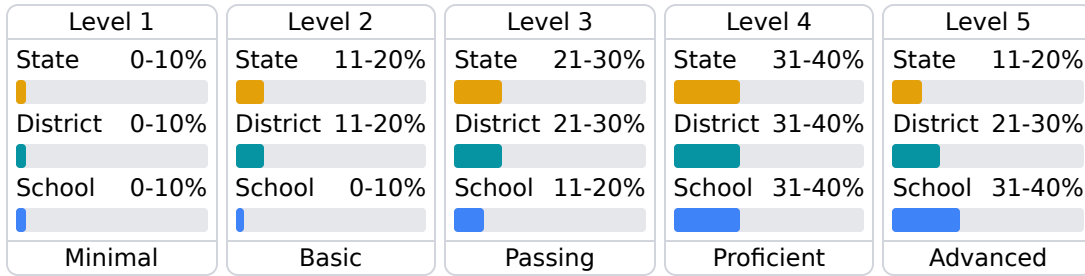

Math

Measurements of student performance on the statewide math assessment.

English

Measurements of student performance on the statewide English language arts (ELA) assessment.

Other Measures

Other measurements of student performance that factor into the accountability grade.

Teacher Data

49.1

Teachers

Experienced Teachers

Provisional Teachers

In-Field Teachers

Detailed Assessment and Other Data

Student Performance

The following information shows each level of student performance on statewide assessments.

Math

English

Science

Student Assessment Participation

Discipline

Other Data

13.9%