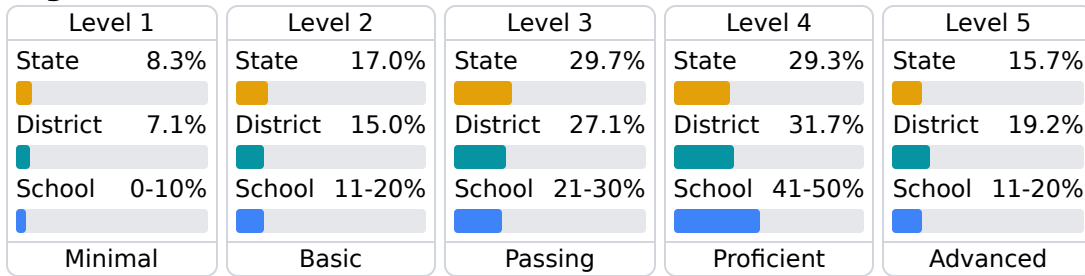

Teacher Data

49.1

Teachers

Experienced Teachers

Provisional Teachers

In-Field Teachers

Detailed Assessment and Other Data

Student Performance

The following information shows each level of student performance on statewide assessments.

Math

English

Science

Student Assessment Participation

Discipline

Other Data

13.9%