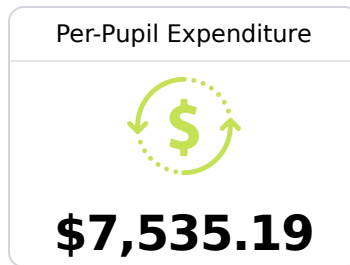

Center Hill Elementary School

Desoto County School District

13662 Center Hill Road
Olive Branch, MS 38654

Kristy Hale
kristy.hale@dcsms.org

Due to the impact of COVID-19 on school closures in the 2019-20 school year and a waiver from the U.S. Department of Education, the Mississippi Department of Education (MDE) has no assessment and accountability data to report for the 2019-20 school year.

Graduation Rate	
State	85.0%
District	89.4%
School	N/A

Teacher Data

49.9

Teachers

76.1%

Experienced Teachers

2.0%

Provisional Teachers

100.0%

In-Field Teachers