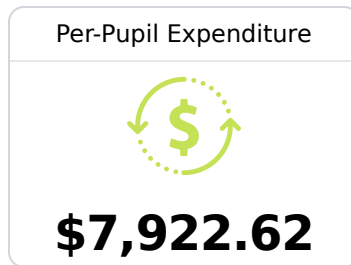

Chickasaw Elementary School

Desoto County School District

6391 CHICKASAW
Olive Branch, MS 38654

Selina Nichols
selina.nichols@dcsms.org

Due to the impact of COVID-19 on school closures in the 2019-20 school year and a waiver from the U.S. Department of Education, the Mississippi Department of Education (MDE) has no assessment and accountability data to report for the 2019-20 school year.

Graduation Rate	
State	85.0%
District	89.4%
School	N/A

Teacher Data

33.4

Teachers

79.1%

Experienced Teachers

3.0%

Provisional Teachers

100.0%

In-Field Teachers