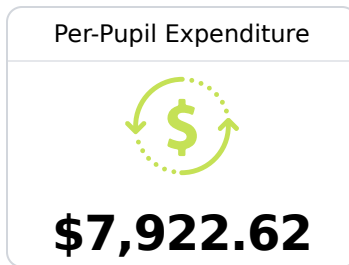

Chickasaw Elementary School

Desoto County School District

6391 CHICKASAW
Olive Branch, MS 38654

Selina Nichols
selina.nichols@dcsms.org

Due to the impact of COVID-19 on school closures in the 2019-20 school year and a waiver from the U.S. Department of Education, the Mississippi Department of Education (MDE) has no assessment and accountability data to report for the 2019-20 school year.

Graduation Rate	
State	85.0%
District	89.4%
School	N/A

Teacher Data

33.4

Teachers

79.1%

Experienced Teachers

3.0%

Provisional Teachers

100.0%

In-Field Teachers