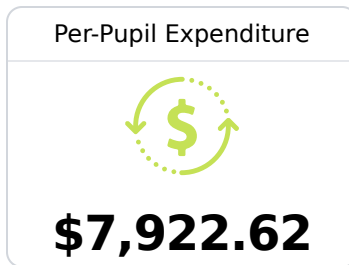

B Chickasaw Elementary School

Desoto County School District

6391 CHICKASAW
Olive Branch, MS 38654

Selina Nichols
selina.nichols@dcsms.org

Due to the impact of COVID-19 on school closures in the 2019-20 school year and a waiver from the U.S. Department of Education, the Mississippi Department of Education (MDE) has no assessment and accountability data to report for the 2019-20 school year.

Graduation Rate	
State	85.0%
District	89.4%
School	N/A

Teacher Data

33.4

Teachers

79.1%

Experienced Teachers

3.0%

Provisional Teachers

100.0%

In-Field Teachers