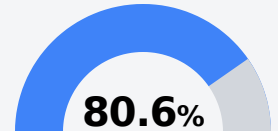

Teacher Data

26.5

Teachers

Experienced Teachers