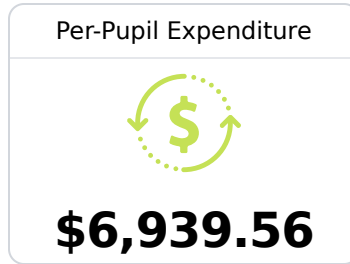

Seminary Middle School Covington County School District

200 Main St
Seminary, MS 39479

Tanya Pickering
tpickering@covingtoncountyschools.org

Identified for **Additional Targeted Support and Improvement**

Due to the impact of COVID-19 on school closures in the 2019-20 school year and a waiver from the U.S. Department of Education, the Mississippi Department of Education (MDE) has no assessment and accountability data to report for the 2019-20 school year.

Teacher Data

26.5

Teachers

80.6%

Experienced Teachers

0.0%

Provisional Teachers

98.3%

In-Field Teachers