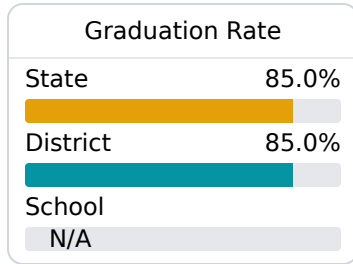

Seminary Middle School Covington County School District

200 Main St
Seminary, MS 39479

Tanya Pickering
tpickering@covingtoncountyschools.org

Identified for **Additional Targeted Support and Improvement**

Due to the impact of COVID-19 on school closures in the 2019-20 school year and a waiver from the U.S. Department of Education, the Mississippi Department of Education (MDE) has no assessment and accountability data to report for the 2019-20 school year.

Teacher Data

26.5

Teachers

80.6%

Experienced Teachers

0.0%

Provisional Teachers

98.3%

In-Field Teachers