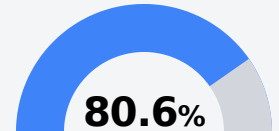

Teacher Data

26.5

Teachers

Experienced Teachers