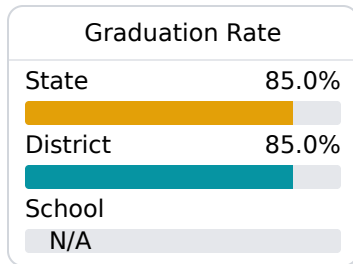

Seminary Middle School

Covington County School District

200 Main St
Seminary, MS 39479

Tanya Pickering
tpickering@covingtoncountyschools.org

Identified for **Additional Targeted Support and Improvement**

Due to the impact of COVID-19 on school closures in the 2019-20 school year and a waiver from the U.S. Department of Education, the Mississippi Department of Education (MDE) has no assessment and accountability data to report for the 2019-20 school year.