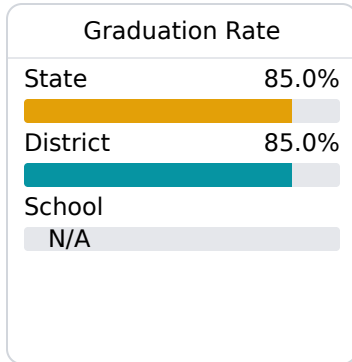

Seminary Middle School

Covington County School District

200 Main St
Seminary, MS 39479

Caprice Smalley
csmalley@covingtoncountyschools.org

Identified for **Additional Targeted Support and Improvement**

Due to the impact of COVID-19 on school closures in the 2019-20 school year and a waiver from the U.S. Department of Education, the Mississippi Department of Education (MDE) has no assessment and accountability data to report for the 2019-20 school year.

Teacher Data

26.5

Teachers

Experienced Teachers

Provisional Teachers

In-Field Teachers