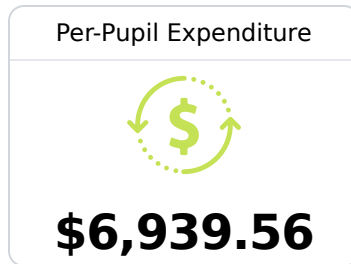

Seminary Middle School

Covington County School District

200 Main St
Seminary, MS 39479

Tanya Pickering
tpickering@covingtoncountyschools.org

Identified for **Additional Targeted Support and Improvement**

Due to the impact of COVID-19 on school closures in the 2019-20 school year and a waiver from the U.S. Department of Education, the Mississippi Department of Education (MDE) has no assessment and accountability data to report for the 2019-20 school year.