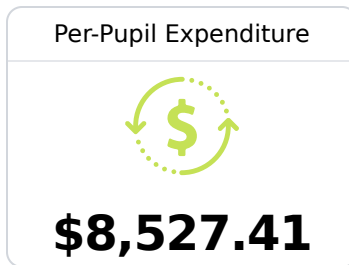

A Seminary Elementary School

Covington County School District

200 Main St.
Seminary, MS 39479

Angela Palmer
apalmer@covingtoncountyschools.org

Due to the impact of COVID-19 on school closures in the 2019-20 school year and a waiver from the U.S. Department of Education, the Mississippi Department of Education (MDE) has no assessment and accountability data to report for the 2019-20 school year.

Graduation Rate	
State	85.0%
District	85.0%
School	N/A

Teacher Data

29.3

Teachers

82.9%

Experienced Teachers

3.4%

Provisional Teachers

99.7%

In-Field Teachers