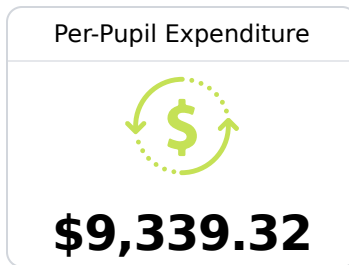

B Seminary High School

Covington County School District

 200 MAIN STREET
Seminary, MS 39479

 Justin Russell
jrussell@covingtoncountyschools.org

Due to the impact of COVID-19 on school closures in the 2019-20 school year and a waiver from the U.S. Department of Education, the Mississippi Department of Education (MDE) has no assessment and accountability data to report for the 2019-20 school year.