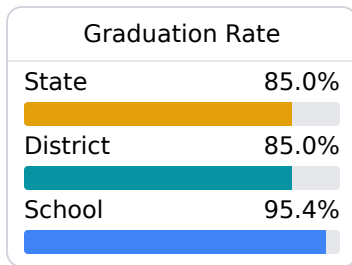

B Seminary High School Covington County School District

 200 MAIN STREET
Seminary, MS 39479

 Justin Russell
jrussell@covingtoncountyschools.org

Due to the impact of COVID-19 on school closures in the 2019-20 school year and a waiver from the U.S. Department of Education, the Mississippi Department of Education (MDE) has no assessment and accountability data to report for the 2019-20 school year.