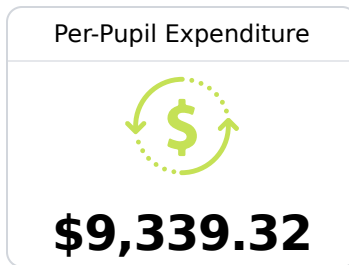

B Seminary High School Covington County School District

 200 MAIN STREET
Seminary, MS 39479

 Justin Russell
jrussell@covingtoncountyschools.org

Due to the impact of COVID-19 on school closures in the 2019-20 school year and a waiver from the U.S. Department of Education, the Mississippi Department of Education (MDE) has no assessment and accountability data to report for the 2019-20 school year.