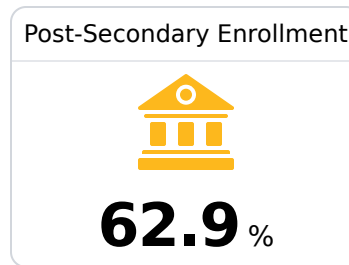

B Seminary High School Covington County School District

 200 MAIN STREET
Seminary, MS 39479

 Justin Russell
jrussell@covingtoncountyschools.org

Due to the impact of COVID-19 on school closures in the 2019-20 school year and a waiver from the U.S. Department of Education, the Mississippi Department of Education (MDE) has no assessment and accountability data to report for the 2019-20 school year.