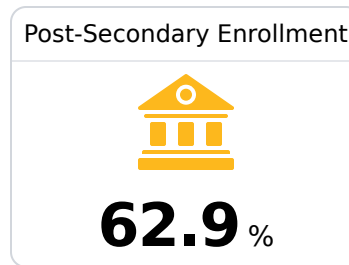

B Seminary High School

Covington County School District

 200 MAIN STREET
Seminary, MS 39479

 Justin Russell
jrussell@covingtoncountyschools.org

Due to the impact of COVID-19 on school closures in the 2019-20 school year and a waiver from the U.S. Department of Education, the Mississippi Department of Education (MDE) has no assessment and accountability data to report for the 2019-20 school year.