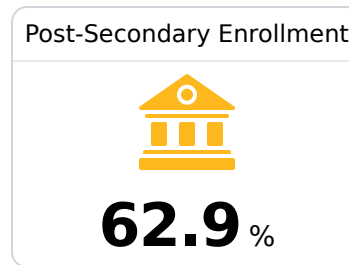

B Seminary High School Covington County School District

 200 MAIN STREET
Seminary, MS 39479

 Justin Russell
jrussell@covingtoncountyschools.org

Due to the impact of COVID-19 on school closures in the 2019-20 school year and a waiver from the U.S. Department of Education, the Mississippi Department of Education (MDE) has no assessment and accountability data to report for the 2019-20 school year.