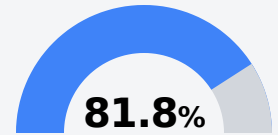

Teacher Data

24.3

Teachers

Experienced Teachers