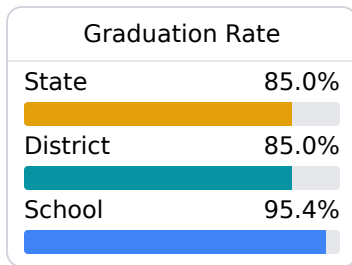

B Seminary High School

Covington County School District

 200 MAIN STREET
Seminary, MS 39479

 Justin Russell
jrussell@covingtoncountyschools.org

Due to the impact of COVID-19 on school closures in the 2019-20 school year and a waiver from the U.S. Department of Education, the Mississippi Department of Education (MDE) has no assessment and accountability data to report for the 2019-20 school year.