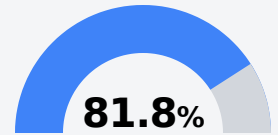

Teacher Data

24.3

Teachers

Experienced Teachers