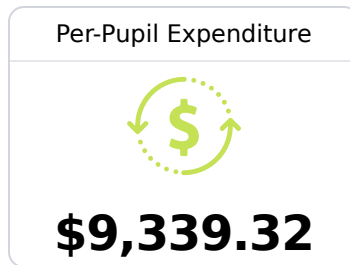

B Seminary High School Covington County School District

 200 MAIN STREET
Seminary, MS 39479

 Justin Russell
jrussell@covingtoncountyschools.org

Due to the impact of COVID-19 on school closures in the 2019-20 school year and a waiver from the U.S. Department of Education, the Mississippi Department of Education (MDE) has no assessment and accountability data to report for the 2019-20 school year.