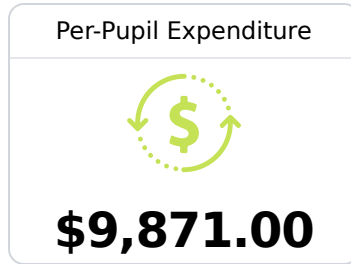

D Hopewell Elementary School

Covington County School District

824 HOPEWELL ROAD
Collins, MS 39428

Joanna Barnes
joannabarnes@covingtoncountyschools.org

Identified for **Targeted Support and Improvement**

Due to the impact of COVID-19 on school closures in the 2019-20 school year and a waiver from the U.S. Department of Education, the Mississippi Department of Education (MDE) has no assessment and accountability data to report for the 2019-20 school year.

Teacher Data

20.4

Teachers

80.4%

Experienced Teachers

9.8%

Provisional Teachers

97.1%

In-Field Teachers