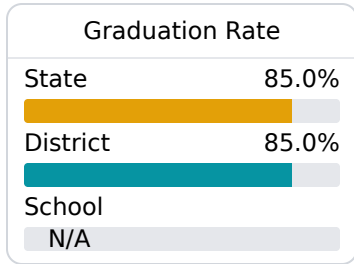

D Hopewell Elementary School

Covington County School District

824 HOPEWELL ROAD
Collins, MS 39428

Joanna Barnes
joannabarnes@covingtoncountyschools.org

Identified for **Targeted Support and Improvement**

Due to the impact of COVID-19 on school closures in the 2019-20 school year and a waiver from the U.S. Department of Education, the Mississippi Department of Education (MDE) has no assessment and accountability data to report for the 2019-20 school year.