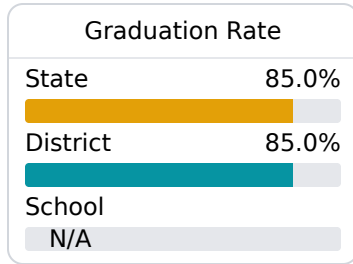

D Hopewell Elementary School

Covington County School District

824 HOPEWELL ROAD
Collins, MS 39428

Joanna Barnes
joannabarnes@covingtoncountyschools.org

Identified for **Targeted Support and Improvement**

Due to the impact of COVID-19 on school closures in the 2019-20 school year and a waiver from the U.S. Department of Education, the Mississippi Department of Education (MDE) has no assessment and accountability data to report for the 2019-20 school year.

Teacher Data

20.4

Teachers

80.4%

Experienced Teachers

9.8%

Provisional Teachers

97.1%

In-Field Teachers