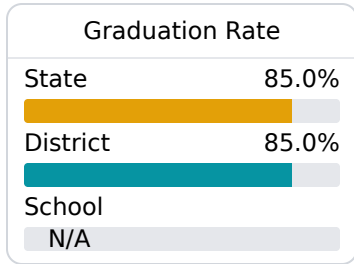

## **D** Hopewell Elementary School

Covington County School District

824 HOPEWELL ROAD  
Collins, MS 39428

Joanna Barnes  
[joannabarnes@covingtoncountyschools.org](mailto:joannabarnes@covingtoncountyschools.org)