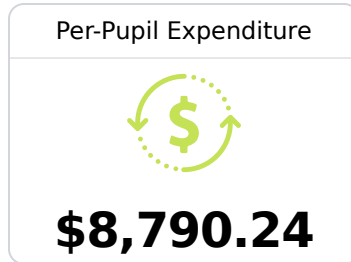

## **D** Carver Middle School Covington County School District

104 CARVER DR.  
Collins, MS 39428

bb  
bbarnes@covingtoncountyschools.org

Identified for **Targeted Support and Improvement**

Due to the impact of COVID-19 on school closures in the 2019-20 school year and a waiver from the U.S. Department of Education, the Mississippi Department of Education (MDE) has no assessment and accountability data to report for the 2019-20 school year.