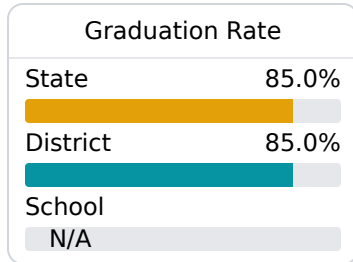

## **D** Carver Middle School Covington County School District

104 CARVER DR.  
Collins, MS 39428

bb  
bbarnes@covingtoncountyschools.org

Identified for **Targeted Support and Improvement**

Due to the impact of COVID-19 on school closures in the 2019-20 school year and a waiver from the U.S. Department of Education, the Mississippi Department of Education (MDE) has no assessment and accountability data to report for the 2019-20 school year.