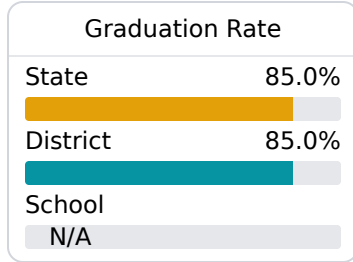

D Carver Middle School Covington County School District

104 CARVER DR.
Collins, MS 39428

bb
bbarnes@covingtoncountyschools.org

Identified for **Targeted Support and Improvement**

Due to the impact of COVID-19 on school closures in the 2019-20 school year and a waiver from the U.S. Department of Education, the Mississippi Department of Education (MDE) has no assessment and accountability data to report for the 2019-20 school year.