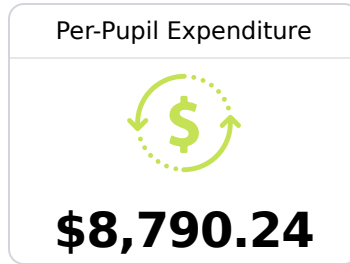

D Carver Middle School Covington County School District

 104 CARVER DR.
Collins, MS 39428

 bb
bbarnes@covingtoncountyschools.org

Identified for **Targeted Support and Improvement**

Due to the impact of COVID-19 on school closures in the 2019-20 school year and a waiver from the U.S. Department of Education, the Mississippi Department of Education (MDE) has no assessment and accountability data to report for the 2019-20 school year.