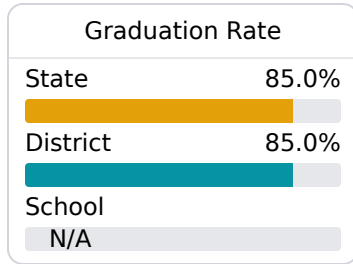

D Carver Middle School Covington County School District

 104 CARVER DR.
Collins, MS 39428

 bb
bbarnes@covingtoncountyschools.org

Identified for **Targeted Support and Improvement**

Due to the impact of COVID-19 on school closures in the 2019-20 school year and a waiver from the U.S. Department of Education, the Mississippi Department of Education (MDE) has no assessment and accountability data to report for the 2019-20 school year.