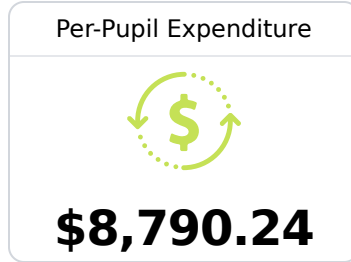

D Carver Middle School Covington County School District

104 CARVER DR.
Collins, MS 39428

bb
bbarnes@covingtoncountyschools.org

Identified for **Targeted Support and Improvement**

Due to the impact of COVID-19 on school closures in the 2019-20 school year and a waiver from the U.S. Department of Education, the Mississippi Department of Education (MDE) has no assessment and accountability data to report for the 2019-20 school year.