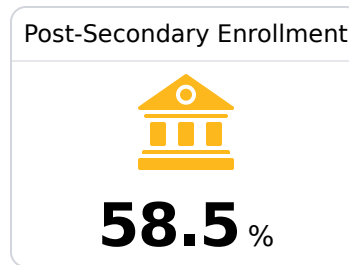

## Collins High School

Covington County School District

1208 S. DOGWOOD  
Collins, MS 39428

Brian Bagwell  
bbagwell@covingtoncountyschools.org

Due to the impact of COVID-19 on school closures in the 2019-20 school year and a waiver from the U.S. Department of Education, the Mississippi Department of Education (MDE) has no assessment and accountability data to report for the 2019-20 school year.