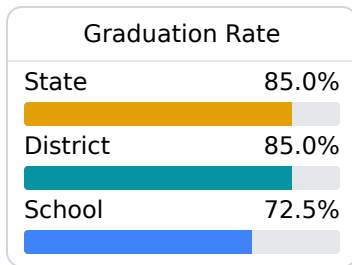

## Collins High School

Covington County School District

1208 S. DOGWOOD  
Collins, MS 39428

Brian Bagwell  
[bbagwell@covingtoncountyschools.org](mailto:bbagwell@covingtoncountyschools.org)

Due to the impact of COVID-19 on school closures in the 2019-20 school year and a waiver from the U.S. Department of Education, the Mississippi Department of Education (MDE) has no assessment and accountability data to report for the 2019-20 school year.