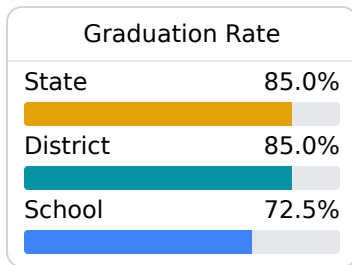

## Collins High School

Covington County School District

1208 S. DOGWOOD  
Collins, MS 39428

Brian Bagwell  
bbagwell@covingtoncountyschools.org

Due to the impact of COVID-19 on school closures in the 2019-20 school year and a waiver from the U.S. Department of Education, the Mississippi Department of Education (MDE) has no assessment and accountability data to report for the 2019-20 school year.