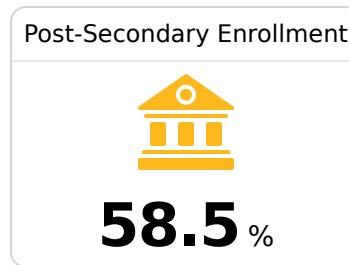

## Collins High School

Covington County School District

1208 S. DOGWOOD  
Collins, MS 39428

Brian Bagwell  
[bbagwell@covingtoncountyschools.org](mailto:bbagwell@covingtoncountyschools.org)

Due to the impact of COVID-19 on school closures in the 2019-20 school year and a waiver from the U.S. Department of Education, the Mississippi Department of Education (MDE) has no assessment and accountability data to report for the 2019-20 school year.