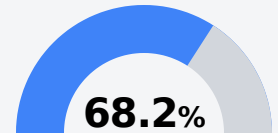

Teacher Data

21.8

Teachers

Experienced Teachers