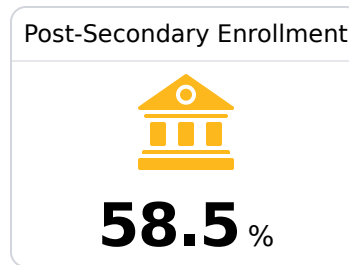

Collins High School

Covington County School District

1208 S. DOGWOOD
Collins, MS 39428

Brian Bagwell
bbagwell@covingtoncountyschools.org

Due to the impact of COVID-19 on school closures in the 2019-20 school year and a waiver from the U.S. Department of Education, the Mississippi Department of Education (MDE) has no assessment and accountability data to report for the 2019-20 school year.