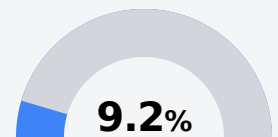

Provisional Teachers