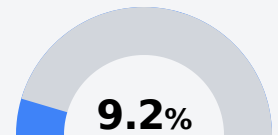

Provisional Teachers