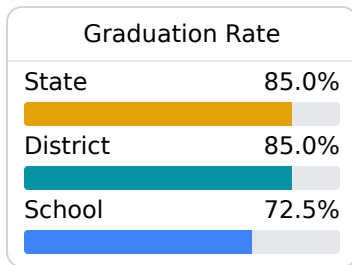

Collins High School

Covington County School District

1208 S. DOGWOOD
Collins, MS 39428

Brian Bagwell
bbagwell@covingtoncountyschools.org

Due to the impact of COVID-19 on school closures in the 2019-20 school year and a waiver from the U.S. Department of Education, the Mississippi Department of Education (MDE) has no assessment and accountability data to report for the 2019-20 school year.