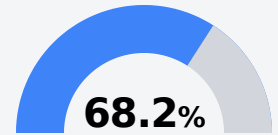

Teacher Data

21.8

Teachers

Experienced Teachers