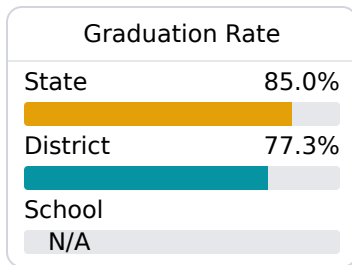

Hazelhurst Elementary School

Hazelhurst City School District

112 Marvin Minor Drive
Hazelhurst, MS 39083

Kim Lockett-Langston
klucketlangston@hazelhurst.k12.ms.us

Due to the impact of COVID-19 on school closures in the 2019-20 school year and a waiver from the U.S. Department of Education, the Mississippi Department of Education (MDE) has no assessment and accountability data to report for the 2019-20 school year.