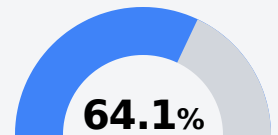

Provisional Teachers