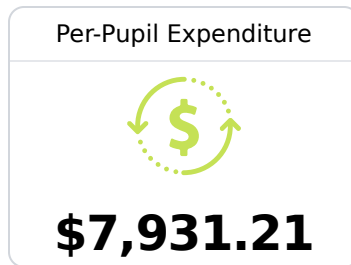

Hazelhurst Elementary School

Hazelhurst City School District

112 Marvin Minor Drive
Hazelhurst, MS 39083

Kim Lockett-Langston
klucketlangston@hazelhurst.k12.ms.us

Due to the impact of COVID-19 on school closures in the 2019-20 school year and a waiver from the U.S. Department of Education, the Mississippi Department of Education (MDE) has no assessment and accountability data to report for the 2019-20 school year.