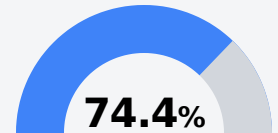

Teacher Data

29.8

Teachers

Experienced Teachers