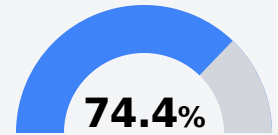

Teacher Data

29.8

Teachers

Experienced Teachers