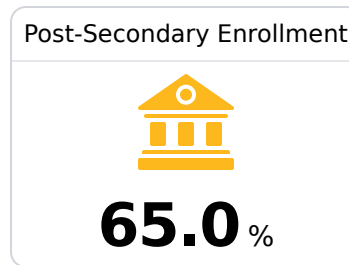

## **D** Hazlehurst High School Hazlehurst City School District

 101 S. HALEY STREET  
Hazlehurst, MS 39083

 Tarrah Lockhart  
tlockhart@hazlehurst.k12.ms.us

Due to the impact of COVID-19 on school closures in the 2019-20 school year and a waiver from the U.S. Department of Education, the Mississippi Department of Education (MDE) has no assessment and accountability data to report for the 2019-20 school year.