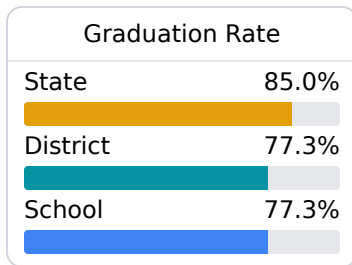

D Hazlehurst High School Hazlehurst City School District

 101 S. HALEY STREET
Hazlehurst, MS 39083

 Tarrah Lockhart
tlockhart@hazlehurst.k12.ms.us

Due to the impact of COVID-19 on school closures in the 2019-20 school year and a waiver from the U.S. Department of Education, the Mississippi Department of Education (MDE) has no assessment and accountability data to report for the 2019-20 school year.