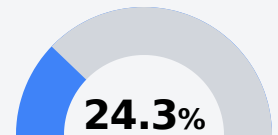

Provisional Teachers