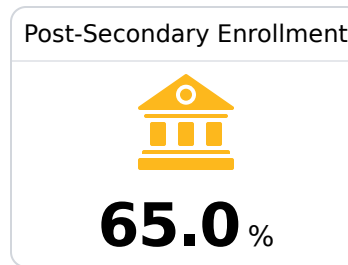

D Hazlehurst High School Hazlehurst City School District

 101 S. HALEY STREET
Hazlehurst, MS 39083

 Tarrah Lockhart
tlockhart@hazlehurst.k12.ms.us

Due to the impact of COVID-19 on school closures in the 2019-20 school year and a waiver from the U.S. Department of Education, the Mississippi Department of Education (MDE) has no assessment and accountability data to report for the 2019-20 school year.