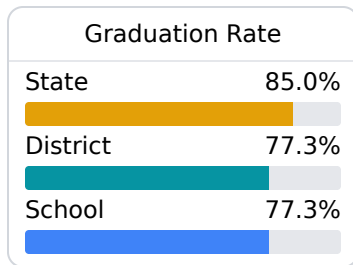

## **D** Hazlehurst High School Hazlehurst City School District

 101 S. HALEY STREET  
Hazlehurst, MS 39083

 Tarrah Lockhart  
tlockhart@hazlehurst.k12.ms.us

Due to the impact of COVID-19 on school closures in the 2019-20 school year and a waiver from the U.S. Department of Education, the Mississippi Department of Education (MDE) has no assessment and accountability data to report for the 2019-20 school year.