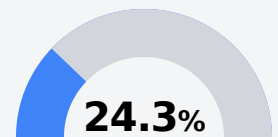

Provisional Teachers