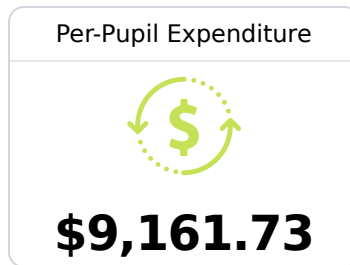

Crystal Springs Elementary Copiah County School District

213 Newton Street
Crystal Springs, MS 39059

Jennifer Jordan
jennifer.jordan@copiah.ms

Due to the impact of COVID-19 on school closures in the 2019-20 school year and a waiver from the U.S. Department of Education, the Mississippi Department of Education (MDE) has no assessment and accountability data to report for the 2019-20 school year.

Graduation Rate	
State	85.0%
District	85.5%
School	N/A

Teacher Data

31.8

Teachers

83.2%

Experienced Teachers

6.3%

Provisional Teachers

100.0%

In-Field Teachers