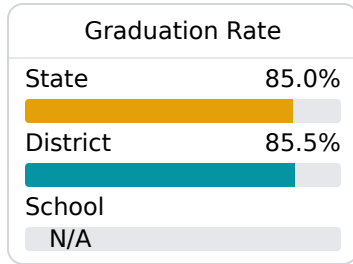

Crystal Springs Middle School

Copiah County School District

2092 South Pat Harrison
Crystal Springs, MS 39059

Jeremy Knott
jeremy.knott@copiah.ms

Identified for **Additional Targeted Support and Improvement**

Due to the impact of COVID-19 on school closures in the 2019-20 school year and a waiver from the U.S. Department of Education, the Mississippi Department of Education (MDE) has no assessment and accountability data to report for the 2019-20 school year.

Teacher Data

33.5

Teachers

Experienced Teachers

Provisional Teachers

In-Field Teachers