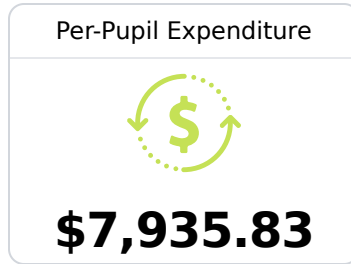

Due to the impact of COVID-19 on school closures in the 2019-20 school year and a waiver from the U.S. Department of Education, the Mississippi Department of Education (MDE) has no assessment and accountability data to report for the 2019-20 school year.