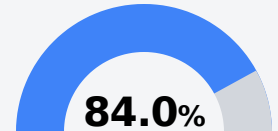

Teacher Data

33.5

Teachers

Experienced Teachers