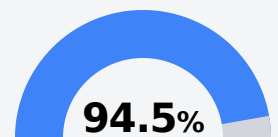

Graduation Rate	
State	85.0%
District	75.7%
School	N/A

Teacher Data

14.8

Teachers

Experienced Teachers

Provisional Teachers

In-Field Teachers