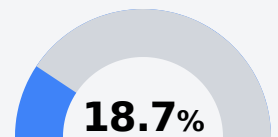

Graduation Rate	
State	85.0%
District	75.7%
School	N/A

Teacher Data

14.8

Teachers

Experienced Teachers

Provisional Teachers

In-Field Teachers