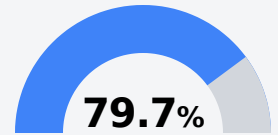

Graduation Rate	
State	85.0%
District	75.7%
School	N/A

Teacher Data

14.8

Teachers

Experienced Teachers

Provisional Teachers

In-Field Teachers