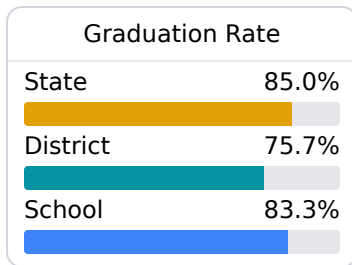

Clarksdale High School

Clarksdale Municipal School District

1101 Wildcat Drive
Clarksdale, MS 38614

David Kelly
dkelly@cmsd.k12.ms.us

Due to the impact of COVID-19 on school closures in the 2019-20 school year and a waiver from the U.S. Department of Education, the Mississippi Department of Education (MDE) has no assessment and accountability data to report for the 2019-20 school year.