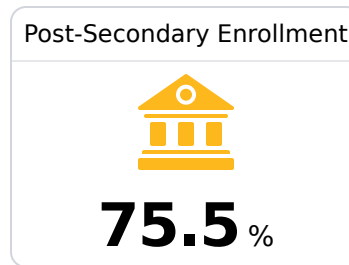

Clarksdale High School

Clarksdale Municipal School District

1101 Wildcat Drive
Clarksdale, MS 38614

David Kelly
dkelly@cmsd.k12.ms.us

Due to the impact of COVID-19 on school closures in the 2019-20 school year and a waiver from the U.S. Department of Education, the Mississippi Department of Education (MDE) has no assessment and accountability data to report for the 2019-20 school year.