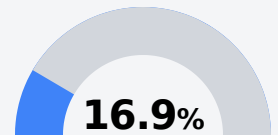

Provisional Teachers