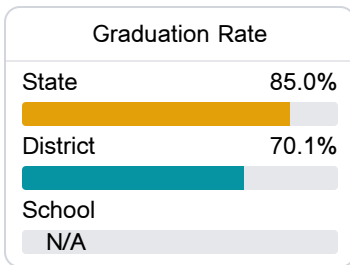

Jonestown Elementary School

Coahoma County School District

330 Matagorda Road
Jonestown, MS 38639

MAGGIE GAMBLE
MWhite@coahoma.k12.ms.us

Due to the impact of COVID-19 on school closures in the 2019-20 school year and a waiver from the U.S. Department of Education, the Mississippi Department of Education (MDE) has no assessment and accountability data to report for the 2019-20 school year.