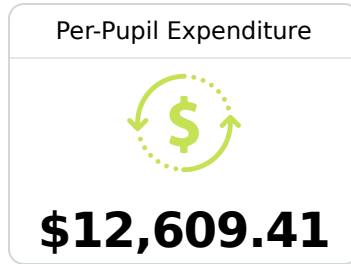

Coahoma County Jr/Sr High School

Coahoma County School District

1535 Lee Drive
Clarksdale, MS 38614

Tyinika Shaw
tshaw@coahoma.k12.ms.us

Identified for **Comprehensive Support and Improvement**

Due to the impact of COVID-19 on school closures in the 2019-20 school year and a waiver from the U.S. Department of Education, the Mississippi Department of Education (MDE) has no assessment and accountability data to report for the 2019-20 school year.