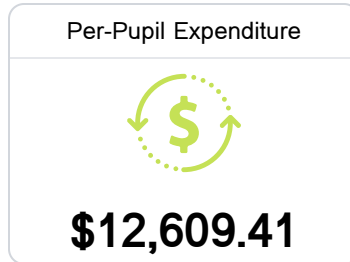

D Coahoma County Jr/Sr High School Coahoma County School District

 1535 Lee Drive
Clarksdale, MS 38614

 TYNIKA SHAW
tshaw@coahoma.k12.ms.us

Identified for **Comprehensive Support and Improvement**

Due to the impact of COVID-19 on school closures in the 2019-20 school year and a waiver from the U.S. Department of Education, the Mississippi Department of Education (MDE) has no assessment and accountability data to report for the 2019-20 school year.