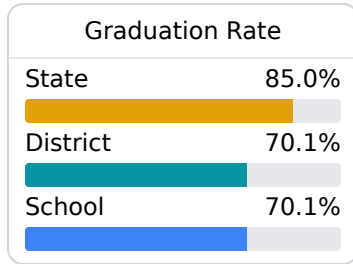

Coahoma County Jr/Sr High School

Coahoma County School District

1535 Lee Drive
Clarksdale, MS 38614

Tyinika Shaw
tshaw@coahoma.k12.ms.us

Identified for **Comprehensive Support and Improvement**

Due to the impact of COVID-19 on school closures in the 2019-20 school year and a waiver from the U.S. Department of Education, the Mississippi Department of Education (MDE) has no assessment and accountability data to report for the 2019-20 school year.