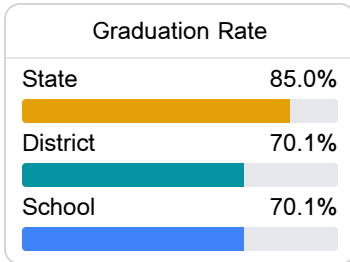

D Coahoma County Jr/Sr High School Coahoma County School District

 1535 Lee Drive
Clarksdale, MS 38614

 TYNIKA SHAW
tshaw@coahoma.k12.ms.us

Identified for **Comprehensive Support and Improvement**

Due to the impact of COVID-19 on school closures in the 2019-20 school year and a waiver from the U.S. Department of Education, the Mississippi Department of Education (MDE) has no assessment and accountability data to report for the 2019-20 school year.