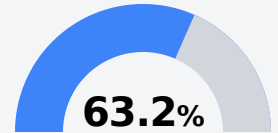

Teacher Data

36.7

Teachers

Experienced Teachers