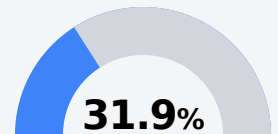

Provisional Teachers