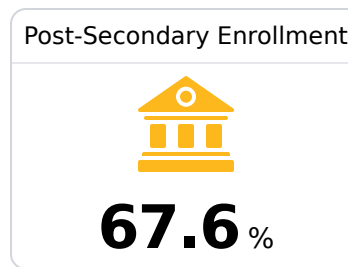

West Point High School

West Point Consolidated School District

90 S. ESHMAN AVENUE
West Point, MS 39773

Temeka Shannon
temeka.shannon@westpoint.k12.ms.us

Due to the impact of COVID-19 on school closures in the 2019-20 school year and a waiver from the U.S. Department of Education, the Mississippi Department of Education (MDE) has no assessment and accountability data to report for the 2019-20 school year.