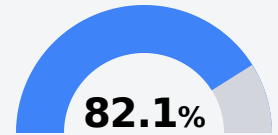

Teacher Data

70.6

Teachers

Experienced Teachers