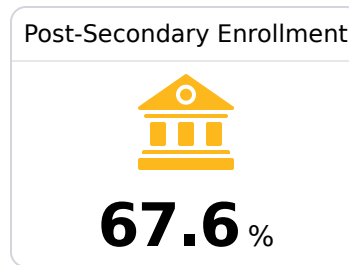

## West Point High School

West Point Consolidated School District

90 S. ESHMAN AVENUE  
West Point, MS 39773

Temeka Shannon  
temeka.shannon@westpoint.k12.ms.us

Due to the impact of COVID-19 on school closures in the 2019-20 school year and a waiver from the U.S. Department of Education, the Mississippi Department of Education (MDE) has no assessment and accountability data to report for the 2019-20 school year.