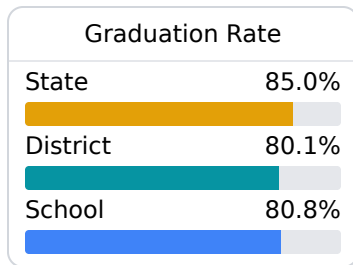

## West Point High School

West Point Consolidated School District

90 S. ESHMAN AVENUE  
West Point, MS 39773

Temeka Shannon  
temeka.shannon@westpoint.k12.ms.us

Due to the impact of COVID-19 on school closures in the 2019-20 school year and a waiver from the U.S. Department of Education, the Mississippi Department of Education (MDE) has no assessment and accountability data to report for the 2019-20 school year.