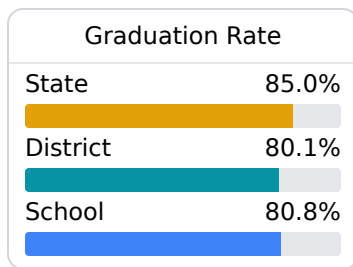

West Point High School

West Point Consolidated School District

90 S. ESHMAN AVENUE
West Point, MS 39773

Temeka Shannon
temeka.shannon@westpoint.k12.ms.us

Due to the impact of COVID-19 on school closures in the 2019-20 school year and a waiver from the U.S. Department of Education, the Mississippi Department of Education (MDE) has no assessment and accountability data to report for the 2019-20 school year.