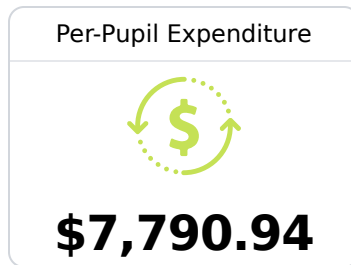

B South Side Elementary School

West Point Consolidated School District

237 Louis Odneal Road
West Point, MS 39773

Casey Glusenkamp
cglusenkamp@westpoint.k12.ms.us

Due to the impact of COVID-19 on school closures in the 2019-20 school year and a waiver from the U.S. Department of Education, the Mississippi Department of Education (MDE) has no assessment and accountability data to report for the 2019-20 school year.

Graduation Rate	
State	85.0%
District	80.1%
School	N/A

Teacher Data

28.1

Teachers

89.3%

Experienced Teachers

0.0%

Provisional Teachers

95.5%

In-Field Teachers