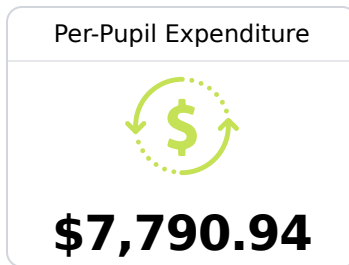

B South Side Elementary School

West Point Consolidated School District

237 Louis Odneal Road
West Point, MS 39773

Casey Glusenkamp
cglusenkamp@westpoint.k12.ms.us

Due to the impact of COVID-19 on school closures in the 2019-20 school year and a waiver from the U.S. Department of Education, the Mississippi Department of Education (MDE) has no assessment and accountability data to report for the 2019-20 school year.

Graduation Rate	
State	85.0%
District	80.1%
School	N/A

Teacher Data

28.1

Teachers

89.3%

Experienced Teachers

0.0%

Provisional Teachers

95.5%

In-Field Teachers