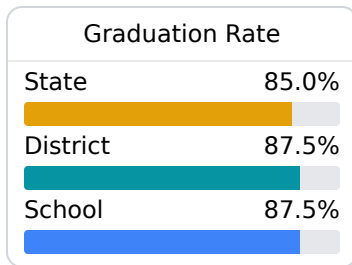

Quitman High School

Quitman School District

210 South Jackson Ave.
Quitman, MS 39355

Latasha Shaw
lshaw@qsd12.org

Due to the impact of COVID-19 on school closures in the 2019-20 school year and a waiver from the U.S. Department of Education, the Mississippi Department of Education (MDE) has no assessment and accountability data to report for the 2019-20 school year.