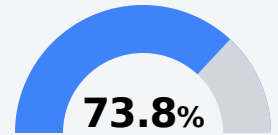

Teacher Data

37.5

Teachers

Experienced Teachers