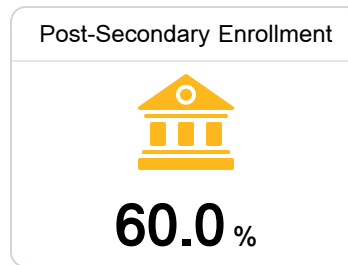

School Report Card 2019 - 2020

For more detailed information, please visit <https://msrc.mdek12.org>.

Quitman High School

Quitman School District

210 South Jackson Ave.
Quitman, MS 39355

Latasha Shaw
lshaw@qsd12.org

Due to the impact of COVID-19 on school closures in the 2019-20 school year and a waiver from the U.S. Department of Education, the Mississippi Department of Education (MDE) has no assessment and accountability data to report for the 2019-20 school year.

Teacher Data

37.5

Teachers

73.8%

Experienced Teachers

18.7%

Provisional Teachers

95.0%

In-Field Teachers