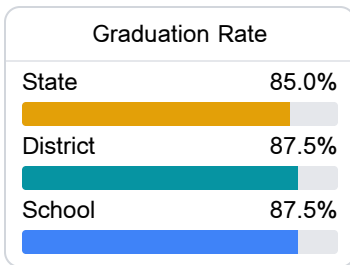

School Report Card 2019 - 2020

For more detailed information, please visit <https://msrc.mdek12.org>.

Quitman High School

Quitman School District

210 South Jackson Ave.
Quitman, MS 39355

Latasha Shaw
lshaw@qsd12.org

Due to the impact of COVID-19 on school closures in the 2019-20 school year and a waiver from the U.S. Department of Education, the Mississippi Department of Education (MDE) has no assessment and accountability data to report for the 2019-20 school year.

Teacher Data

37.5

Teachers

73.8%

Experienced Teachers

18.7%

Provisional Teachers

95.0%

In-Field Teachers