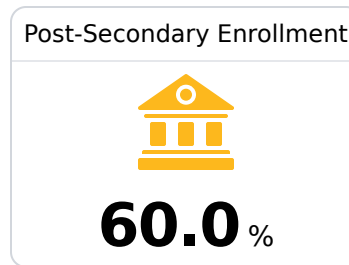

Quitman High School

Quitman School District

210 South Jackson Ave.
Quitman, MS 39355

Latasha Shaw
lshaw@qsd12.org

Due to the impact of COVID-19 on school closures in the 2019-20 school year and a waiver from the U.S. Department of Education, the Mississippi Department of Education (MDE) has no assessment and accountability data to report for the 2019-20 school year.