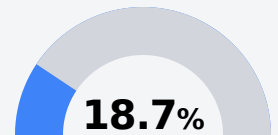

Provisional Teachers