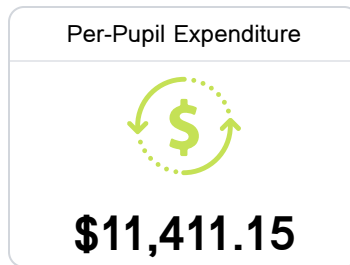

School Report Card 2019 - 2020

For more detailed information, please visit <https://msrc.mdek12.org>.

Quitman High School

Quitman School District

210 South Jackson Ave.
Quitman, MS 39355

Latasha Shaw
lshaw@qsd12.org

Due to the impact of COVID-19 on school closures in the 2019-20 school year and a waiver from the U.S. Department of Education, the Mississippi Department of Education (MDE) has no assessment and accountability data to report for the 2019-20 school year.

Teacher Data

37.5

Teachers

73.8%

Experienced Teachers

18.7%

Provisional Teachers

95.0%

In-Field Teachers