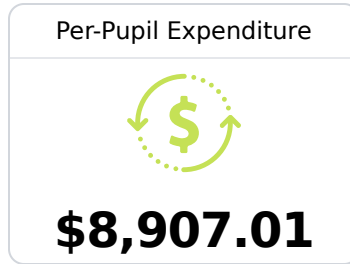

Quitman Upper Elementary School

Quitman School District

300 East Franklin Street
Quitman, MS 39355

Kristen Schrimshire
kschrimshire@qsd12.org

Identified for **Additional Targeted Support and Improvement**

Due to the impact of COVID-19 on school closures in the 2019-20 school year and a waiver from the U.S. Department of Education, the Mississippi Department of Education (MDE) has no assessment and accountability data to report for the 2019-20 school year.

Teacher Data

26.7

Teachers

73.1%

Experienced Teachers

0.0%

Provisional Teachers

100.0%

In-Field Teachers