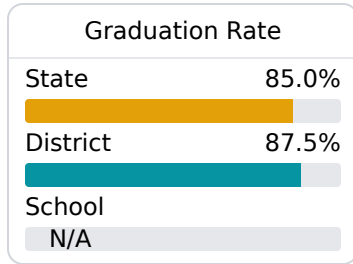

Quitman Upper Elementary School

Quitman School District

300 East Franklin Street
Quitman, MS 39355

Kristen Schrimshire
kschrimshire@qsd12.org

Identified for **Additional Targeted Support and Improvement**

Due to the impact of COVID-19 on school closures in the 2019-20 school year and a waiver from the U.S. Department of Education, the Mississippi Department of Education (MDE) has no assessment and accountability data to report for the 2019-20 school year.

Teacher Data

26.7

Teachers

73.1%

Experienced Teachers

0.0%

Provisional Teachers

100.0%

In-Field Teachers