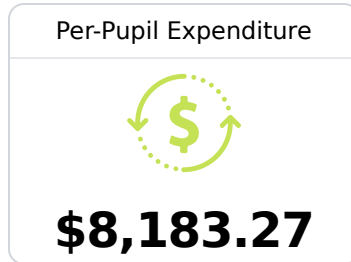

Quitman Jr High School

Quitman School District

501 W. Lynda Street
Quitman, MS 39355

DEBBIE CHAPMAN
DCHAPMAN@QSDK12.ORG

Identified for **Targeted Support and Improvement**

Due to the impact of COVID-19 on school closures in the 2019-20 school year and a waiver from the U.S. Department of Education, the Mississippi Department of Education (MDE) has no assessment and accountability data to report for the 2019-20 school year.