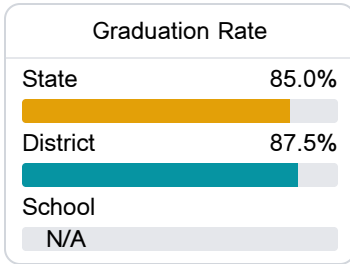

School Report Card 2019 - 2020

For more detailed information, please visit <https://msrc.mdek12.org>.

Quitman Jr High School

Quitman School District

501 W. Lynda Street
Quitman, MS 39355

DEBBIE CHAPMAN
DCHAPMAN@QSDK12.ORG

Identified for **Targeted Support and Improvement**

Due to the impact of COVID-19 on school closures in the 2019-20 school year and a waiver from the U.S. Department of Education, the Mississippi Department of Education (MDE) has no assessment and accountability data to report for the 2019-20 school year.