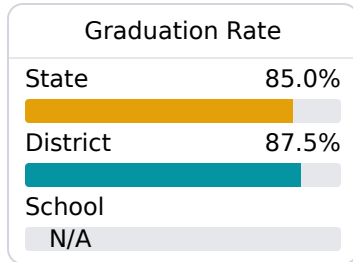

Quitman Jr High School

Quitman School District

501 W. Lynda Street
Quitman, MS 39355

DEBBIE CHAPMAN
DCHAPMAN@QSDK12.ORG

Identified for **Targeted Support and Improvement**

Due to the impact of COVID-19 on school closures in the 2019-20 school year and a waiver from the U.S. Department of Education, the Mississippi Department of Education (MDE) has no assessment and accountability data to report for the 2019-20 school year.