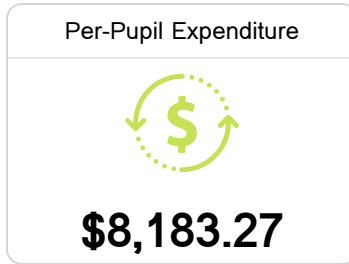

School Report Card 2019 - 2020

For more detailed information, please visit <https://msrc.mdek12.org>.

Quitman Jr High School

Quitman School District

501 W. Lynda Street
Quitman, MS 39355

DEBBIE CHAPMAN
DCHAPMAN@QSDK12.ORG

Identified for **Targeted Support and Improvement**

Due to the impact of COVID-19 on school closures in the 2019-20 school year and a waiver from the U.S. Department of Education, the Mississippi Department of Education (MDE) has no assessment and accountability data to report for the 2019-20 school year.