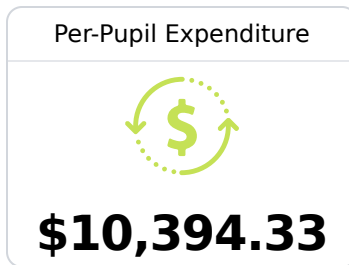

Enterprise High School

Enterprise School District

501 RIVER ROAD
Enterprise, MS 39330

Jordan Rogers
JRogers@esd.k12.ms.us

Due to the impact of COVID-19 on school closures in the 2019-20 school year and a waiver from the U.S. Department of Education, the Mississippi Department of Education (MDE) has no assessment and accountability data to report for the 2019-20 school year.