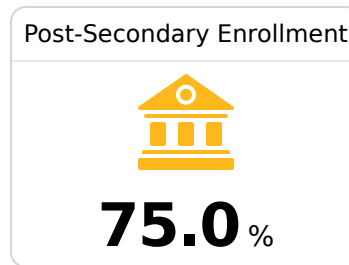

Enterprise High School

Enterprise School District

501 RIVER ROAD
Enterprise, MS 39330

Jordan Rogers
JRogers@esd.k12.ms.us

Due to the impact of COVID-19 on school closures in the 2019-20 school year and a waiver from the U.S. Department of Education, the Mississippi Department of Education (MDE) has no assessment and accountability data to report for the 2019-20 school year.