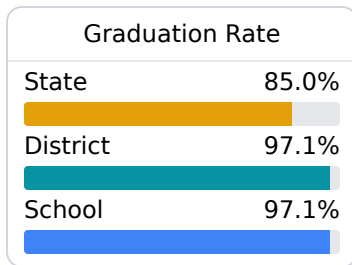

Enterprise High School

Enterprise School District

501 RIVER ROAD
Enterprise, MS 39330

Jordan Rogers
JRogers@esd.k12.ms.us

Due to the impact of COVID-19 on school closures in the 2019-20 school year and a waiver from the U.S. Department of Education, the Mississippi Department of Education (MDE) has no assessment and accountability data to report for the 2019-20 school year.