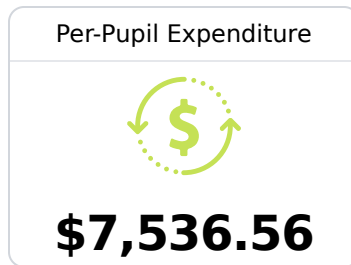

B Enterprise Middle School

Enterprise School District

105 SHORT STREET
Enterprise, MS 39330

Jessica Guy
jguy@esd.k12.ms.us

Due to the impact of COVID-19 on school closures in the 2019-20 school year and a waiver from the U.S. Department of Education, the Mississippi Department of Education (MDE) has no assessment and accountability data to report for the 2019-20 school year.

Graduation Rate	
State	85.0%
District	97.1%
School	N/A

Teacher Data

22.6

Teachers

90.8%

Experienced Teachers

0.0%

Provisional Teachers

100.0%

In-Field Teachers