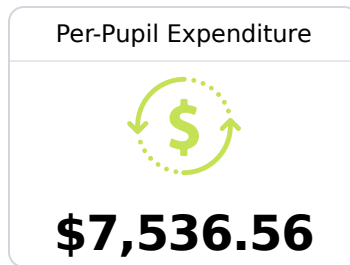

B Enterprise Middle School

Enterprise School District

105 SHORT STREET
Enterprise, MS 39330

Jessica Guy
jguy@esd.k12.ms.us

Due to the impact of COVID-19 on school closures in the 2019-20 school year and a waiver from the U.S. Department of Education, the Mississippi Department of Education (MDE) has no assessment and accountability data to report for the 2019-20 school year.

Graduation Rate	
State	85.0%
District	97.1%
School	N/A

Teacher Data

22.6

Teachers

90.8%

Experienced Teachers

0.0%

Provisional Teachers

100.0%

In-Field Teachers