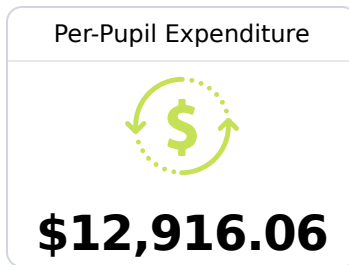

Weir Elementary School

Choctaw County School District

351 MARION KELLY DRIVE
Weir, MS 39772

Robbie Denson
robbiedenson@choctawsd.ms

Due to the impact of COVID-19 on school closures in the 2019-20 school year and a waiver from the U.S. Department of Education, the Mississippi Department of Education (MDE) has no assessment and accountability data to report for the 2019-20 school year.

Graduation Rate	
State	85.0%
District	73.7%
School	N/A

Teacher Data

15.9

Teachers

90.3%

Experienced Teachers

0.0%

Provisional Teachers

100.0%

In-Field Teachers