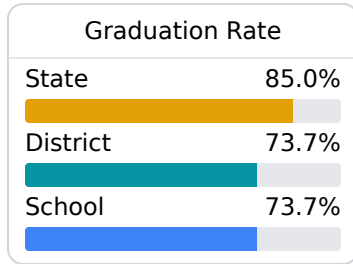

Choctaw County High School

Choctaw County School District

393 East Main Street
Ackerman, MS 39735

James Catchot
jamescatchot@choctawsd.ms

Identified for **Additional Targeted Support and Improvement**

Due to the impact of COVID-19 on school closures in the 2019-20 school year and a waiver from the U.S. Department of Education, the Mississippi Department of Education (MDE) has no assessment and accountability data to report for the 2019-20 school year.