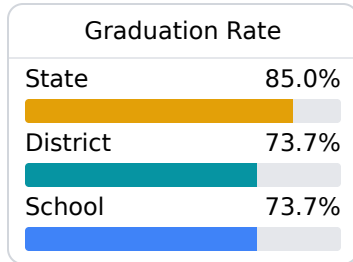

Choctaw County High School

Choctaw County School District

393 East Main Street
Ackerman, MS 39735

James Catchot
jamescatchot@choctawsd.ms

Identified for **Additional Targeted Support and Improvement**

Due to the impact of COVID-19 on school closures in the 2019-20 school year and a waiver from the U.S. Department of Education, the Mississippi Department of Education (MDE) has no assessment and accountability data to report for the 2019-20 school year.