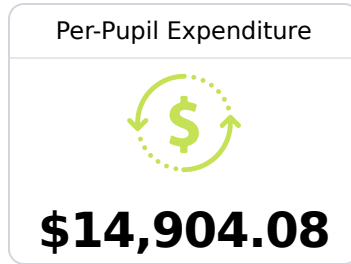

Choctaw County High School

Choctaw County School District

393 East Main Street
Ackerman, MS 39735

James Catchot
jamescatchot@choctawsd.ms

Identified for **Additional Targeted Support and Improvement**

Due to the impact of COVID-19 on school closures in the 2019-20 school year and a waiver from the U.S. Department of Education, the Mississippi Department of Education (MDE) has no assessment and accountability data to report for the 2019-20 school year.