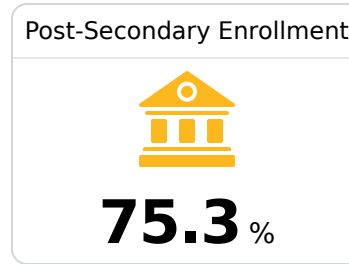

Choctaw County High School

Choctaw County School District

393 East Main Street
Ackerman, MS 39735

James Catchot
jamescatchot@choctawsd.ms

Identified for **Additional Targeted Support and Improvement**

Due to the impact of COVID-19 on school closures in the 2019-20 school year and a waiver from the U.S. Department of Education, the Mississippi Department of Education (MDE) has no assessment and accountability data to report for the 2019-20 school year.