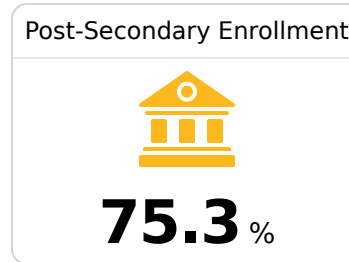

Choctaw County High School

Choctaw County School District

393 East Main Street
Ackerman, MS 39735

James Catchot
jamescatchot@choctawsd.ms

Identified for **Additional Targeted Support and Improvement**

Due to the impact of COVID-19 on school closures in the 2019-20 school year and a waiver from the U.S. Department of Education, the Mississippi Department of Education (MDE) has no assessment and accountability data to report for the 2019-20 school year.