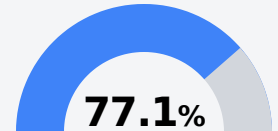

Teacher Data

50.1

Teachers

Experienced Teachers