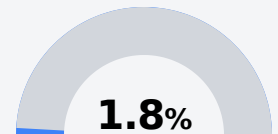

Provisional Teachers