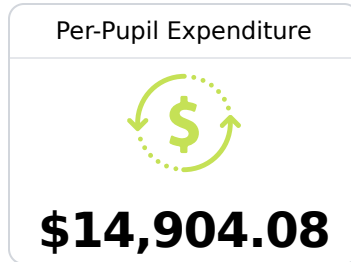

Choctaw County High School

Choctaw County School District

393 East Main Street
Ackerman, MS 39735

James Catchot
jamescatchot@choctawsd.ms

Identified for **Additional Targeted Support and Improvement**

Due to the impact of COVID-19 on school closures in the 2019-20 school year and a waiver from the U.S. Department of Education, the Mississippi Department of Education (MDE) has no assessment and accountability data to report for the 2019-20 school year.