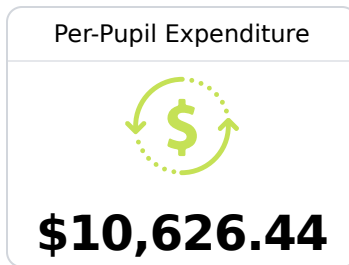

Graduation Rate	
State	85.0%
District	73.7%
School	N/A