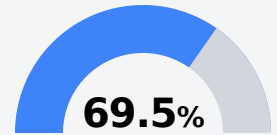

Teacher Data

9.7

Teachers

Experienced Teachers