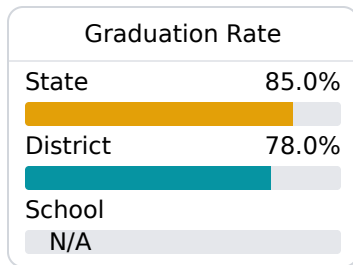

## Okolona Middle School

Okolona Separate School District

404 DR. HOWARD GUNN STREET  
Okolona, MS 38860

PEGGY BUSH  
PBUSH@OKOLONA.K12.MS.US

Due to the impact of COVID-19 on school closures in the 2019-20 school year and a waiver from the U.S. Department of Education, the Mississippi Department of Education (MDE) has no assessment and accountability data to report for the 2019-20 school year.