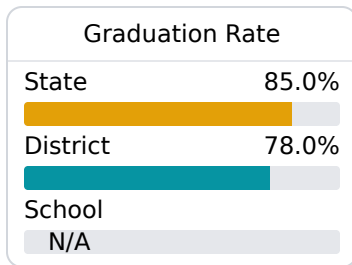

Okolona Middle School

Okolona Separate School District

404 DR. HOWARD GUNN STREET
Okolona, MS 38860

Marcus Gladney
Mgladney@okolona.k12.ms.us

Due to the impact of COVID-19 on school closures in the 2019-20 school year and a waiver from the U.S. Department of Education, the Mississippi Department of Education (MDE) has no assessment and accountability data to report for the 2019-20 school year.