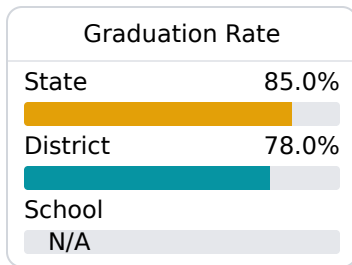

Okolona Middle School

Okolona Separate School District

404 DR. HOWARD GUNN STREET
Okolona, MS 38860

PEGGY BUSH
PBUSH@OKOLONA.K12.MS.US

Due to the impact of COVID-19 on school closures in the 2019-20 school year and a waiver from the U.S. Department of Education, the Mississippi Department of Education (MDE) has no assessment and accountability data to report for the 2019-20 school year.