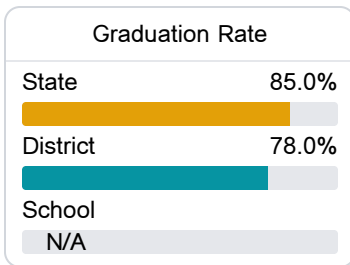

Okolona Elementary School

Okolona Separate School District

411 WEST MAIN STREET
Okolona, MS 38860

LEALUE TRIPLETT
ltriplett@okolona.k12.ms.us

Due to the impact of COVID-19 on school closures in the 2019-20 school year and a waiver from the U.S. Department of Education, the Mississippi Department of Education (MDE) has no assessment and accountability data to report for the 2019-20 school year.