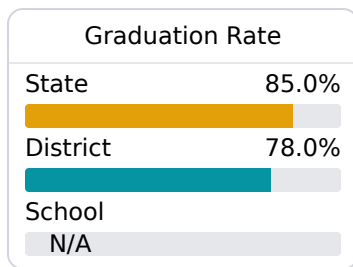

Okolona Elementary School

Okolona Separate School District

 411 WEST MAIN STREET
Okolona, MS 38860

 LEALUE TRIPLETT
ltriplett@okolona.k12.ms.us

Due to the impact of COVID-19 on school closures in the 2019-20 school year and a waiver from the U.S. Department of Education, the Mississippi Department of Education (MDE) has no assessment and accountability data to report for the 2019-20 school year.