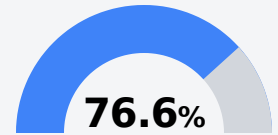

Teacher Data

25.1

Teachers

Experienced Teachers