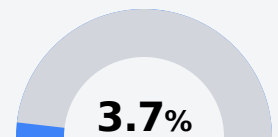

Provisional Teachers