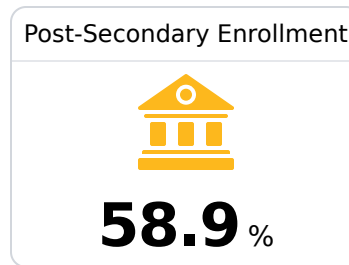

Vardaman High School

Calhoun County School District

106 W.B. Gregg
Vardaman, MS 38878

Tim Cook
tcook@calhounk12.com

Due to the impact of COVID-19 on school closures in the 2019-20 school year and a waiver from the U.S. Department of Education, the Mississippi Department of Education (MDE) has no assessment and accountability data to report for the 2019-20 school year.