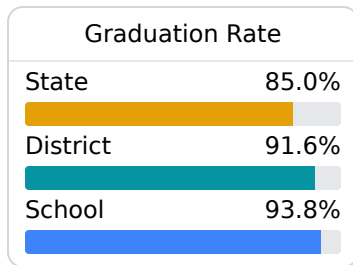

Vardaman High School

Calhoun County School District

106 W.B. Gregg
Vardaman, MS 38878

Tim Cook
tcook@calhounk12.com

Due to the impact of COVID-19 on school closures in the 2019-20 school year and a waiver from the U.S. Department of Education, the Mississippi Department of Education (MDE) has no assessment and accountability data to report for the 2019-20 school year.