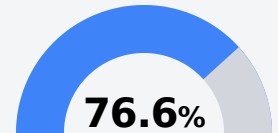

Teacher Data

25.1

Teachers

Experienced Teachers