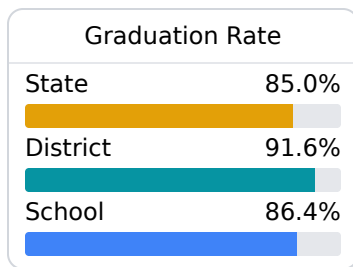

Calhoun City High School

Calhoun County School District

201 NORTH BEADLE
Calhoun City, MS 38916

Heather Nix
hnix@calhounk12.com

Due to the impact of COVID-19 on school closures in the 2019-20 school year and a waiver from the U.S. Department of Education, the Mississippi Department of Education (MDE) has no assessment and accountability data to report for the 2019-20 school year.