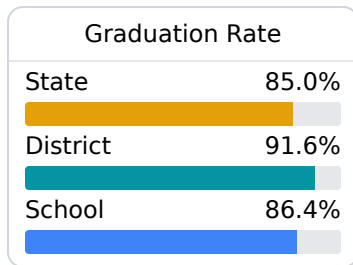

D Calhoun City High School

Calhoun County School District

 201 NORTH BEADLE
Calhoun City, MS 38916

 Heather Nix
hnix@calhounk12.com

Due to the impact of COVID-19 on school closures in the 2019-20 school year and a waiver from the U.S. Department of Education, the Mississippi Department of Education (MDE) has no assessment and accountability data to report for the 2019-20 school year.