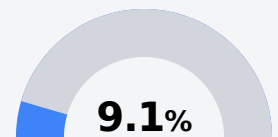

Provisional Teachers