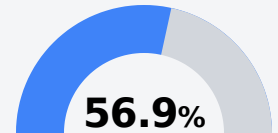

Teacher Data

38.8

Teachers

Experienced Teachers