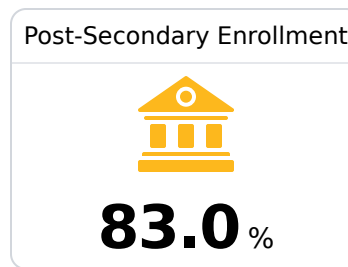

Calhoun City High School

Calhoun County School District

201 NORTH BEADLE
Calhoun City, MS 38916

Heather Nix
hnix@calhounk12.com

Due to the impact of COVID-19 on school closures in the 2019-20 school year and a waiver from the U.S. Department of Education, the Mississippi Department of Education (MDE) has no assessment and accountability data to report for the 2019-20 school year.