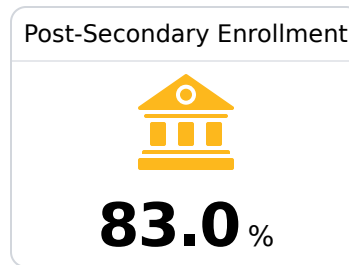

D Calhoun City High School

Calhoun County School District

 201 NORTH BEADLE
Calhoun City, MS 38916

 Heather Nix
hnix@calhounk12.com

Due to the impact of COVID-19 on school closures in the 2019-20 school year and a waiver from the U.S. Department of Education, the Mississippi Department of Education (MDE) has no assessment and accountability data to report for the 2019-20 school year.