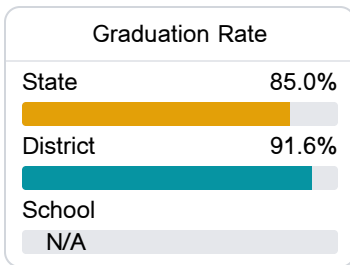

Calhoun City Elementary School

Calhoun County School District

506 EAST SEAMANS PO DRAWER H
Calhoun City, MS 38916

Kountess Welch
kpierce@calhounk12.com

Due to the impact of COVID-19 on school closures in the 2019-20 school year and a waiver from the U.S. Department of Education, the Mississippi Department of Education (MDE) has no assessment and accountability data to report for the 2019-20 school year.