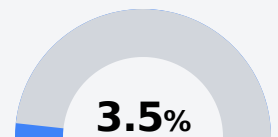

Provisional Teachers