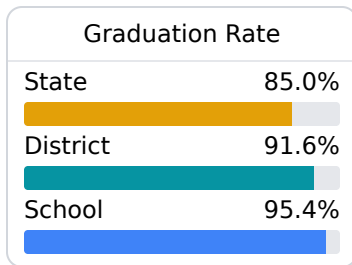

## B Bruce High School

Calhoun County School District

430 East Countiss Street  
Bruce, MS 38915

Dallas Gore  
dgore@calhounk12.com

Due to the impact of COVID-19 on school closures in the 2019-20 school year and a waiver from the U.S. Department of Education, the Mississippi Department of Education (MDE) has no assessment and accountability data to report for the 2019-20 school year.