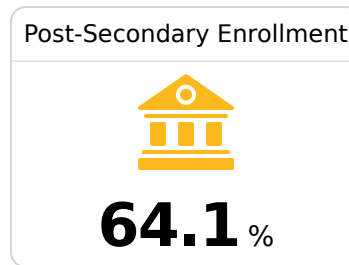

## B Bruce High School

Calhoun County School District

430 East Countiss Street  
Bruce, MS 38915

Dallas Gore  
dgore@calhounk12.com

Due to the impact of COVID-19 on school closures in the 2019-20 school year and a waiver from the U.S. Department of Education, the Mississippi Department of Education (MDE) has no assessment and accountability data to report for the 2019-20 school year.