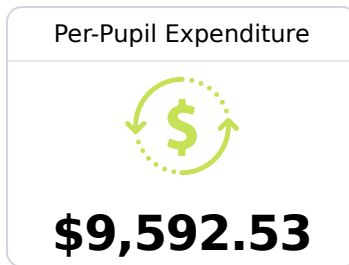

## B Bruce High School

Calhoun County School District

430 East Countiss Street  
Bruce, MS 38915

Dallas Gore  
dgore@calhounk12.com

Due to the impact of COVID-19 on school closures in the 2019-20 school year and a waiver from the U.S. Department of Education, the Mississippi Department of Education (MDE) has no assessment and accountability data to report for the 2019-20 school year.