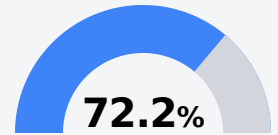

Teacher Data

41.7

Teachers

Experienced Teachers