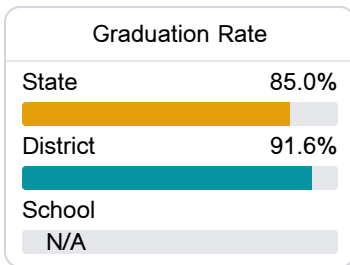

B Bruce Elementary School

Calhoun County School District

136 South Mcsweyn
Bruce, MS 38915

Tonya Tunnell
ttunnell@calhounk12.com

Due to the impact of COVID-19 on school closures in the 2019-20 school year and a waiver from the U.S. Department of Education, the Mississippi Department of Education (MDE) has no assessment and accountability data to report for the 2019-20 school year.