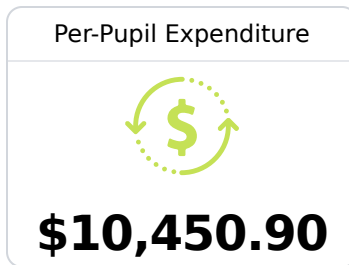

West Bolivar Elementary

West Bolivar Consolidated School District

1212 South Main Street PO Box 429
Rosedale, MS 38769

Chiquita Phillips
cphillips@wbcsdk12.org

Due to the impact of COVID-19 on school closures in the 2019-20 school year and a waiver from the U.S. Department of Education, the Mississippi Department of Education (MDE) has no assessment and accountability data to report for the 2019-20 school year.

Graduation Rate	
State	85.0%
District	80.6%
School	N/A

Teacher Data

15.2

Teachers

61.7%

Experienced Teachers

31.7%

Provisional Teachers

84.4%

In-Field Teachers