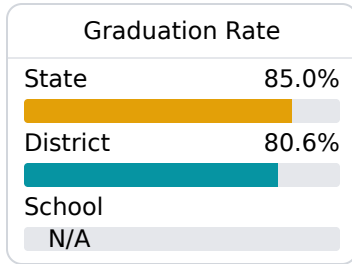

Mcevans School

West Bolivar Consolidated School District

601 Hwy 61 NORTH POST OFFICE BOX 510
Shaw, MS 38773

Londeria Hayes
lhayes@wbcsdk12.org

Identified for **Comprehensive Support and Improvement**

Due to the impact of COVID-19 on school closures in the 2019-20 school year and a waiver from the U.S. Department of Education, the Mississippi Department of Education (MDE) has no assessment and accountability data to report for the 2019-20 school year.

Teacher Data

24.0

Teachers

Experienced Teachers

Provisional Teachers

In-Field Teachers