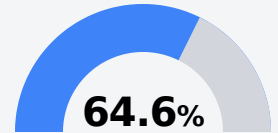

Teacher Data

24.0

Teachers

Experienced Teachers