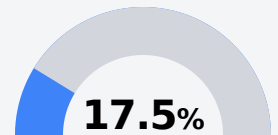

Provisional Teachers