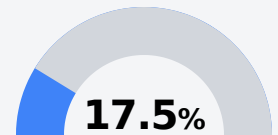

Provisional Teachers