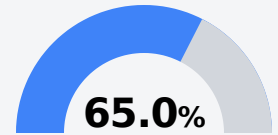

Teacher Data

20.4

Teachers

Experienced Teachers