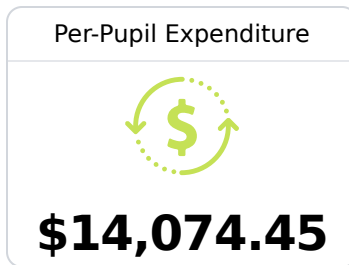

Ray Brooks School

West Bolivar Consolidated School District

1827 HWY 1
Benoit, MS 38725

Wanda Leslie
wleslie@wbcsdk12.org

Due to the impact of COVID-19 on school closures in the 2019-20 school year and a waiver from the U.S. Department of Education, the Mississippi Department of Education (MDE) has no assessment and accountability data to report for the 2019-20 school year.