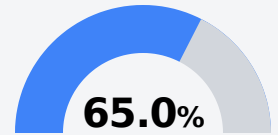

Teacher Data

20.4

Teachers

Experienced Teachers