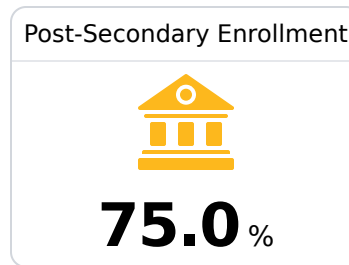

Ray Brooks School

West Bolivar Consolidated School District

1827 HWY 1
Benoit, MS 38725

Wanda Leslie
wleslie@wbcsdk12.org

Due to the impact of COVID-19 on school closures in the 2019-20 school year and a waiver from the U.S. Department of Education, the Mississippi Department of Education (MDE) has no assessment and accountability data to report for the 2019-20 school year.