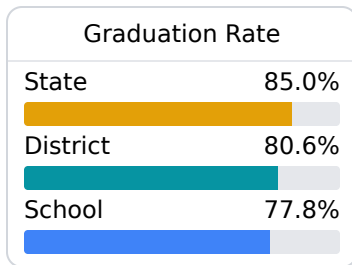

Ray Brooks School

West Bolivar Consolidated School District

1827 HWY 1
Benoit, MS 38725

Wanda Leslie
wleslie@wbcsdk12.org

Due to the impact of COVID-19 on school closures in the 2019-20 school year and a waiver from the U.S. Department of Education, the Mississippi Department of Education (MDE) has no assessment and accountability data to report for the 2019-20 school year.