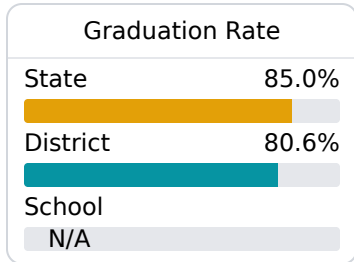

West Bolivar District Middle School

West Bolivar Consolidated School District

1213 South Main Street PO Box 159
Rosedale, MS 38769

Kenyatta Durr
kdurr@wbcsdk12.org

Identified for **Comprehensive Support and Improvement**

Due to the impact of COVID-19 on school closures in the 2019-20 school year and a waiver from the U.S. Department of Education, the Mississippi Department of Education (MDE) has no assessment and accountability data to report for the 2019-20 school year.

Teacher Data

11.4

Teachers

Experienced Teachers

Provisional Teachers

In-Field Teachers