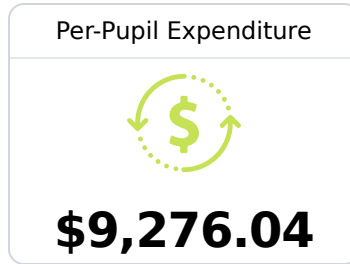

West Bolivar District Middle School

West Bolivar Consolidated School District

1213 South Main Street PO Box 159
Rosedale, MS 38769

Kenyatta Durr
kdurr@wbcsdk12.org

Identified for **Comprehensive Support and Improvement**

Due to the impact of COVID-19 on school closures in the 2019-20 school year and a waiver from the U.S. Department of Education, the Mississippi Department of Education (MDE) has no assessment and accountability data to report for the 2019-20 school year.

Teacher Data

11.4

Teachers

Experienced Teachers

Provisional Teachers

In-Field Teachers