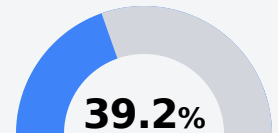

Teacher Data

11.4

Teachers

Experienced Teachers