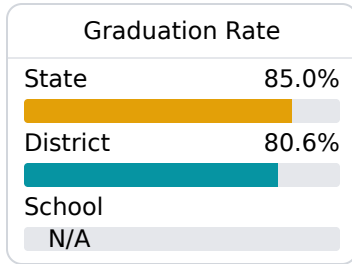

West Bolivar District Middle School

West Bolivar Consolidated School District

1213 South Main Street PO Box 159
Rosedale, MS 38769

Kenyatta Durr
kdurr@wbcsdk12.org

Identified for **Comprehensive Support and Improvement**

Due to the impact of COVID-19 on school closures in the 2019-20 school year and a waiver from the U.S. Department of Education, the Mississippi Department of Education (MDE) has no assessment and accountability data to report for the 2019-20 school year.

Teacher Data

11.4

Teachers

Experienced Teachers

Provisional Teachers

In-Field Teachers