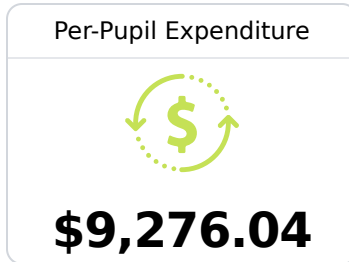

West Bolivar District Middle School

West Bolivar Consolidated School District

1213 South Main Street PO Box 159
Rosedale, MS 38769

Kenyatta Durr
kdurr@wbcsdk12.org

Identified for **Comprehensive Support and Improvement**

Due to the impact of COVID-19 on school closures in the 2019-20 school year and a waiver from the U.S. Department of Education, the Mississippi Department of Education (MDE) has no assessment and accountability data to report for the 2019-20 school year.