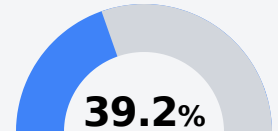

Teacher Data

11.4

Teachers

Experienced Teachers