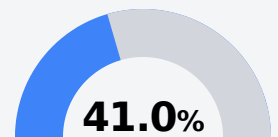

Provisional Teachers