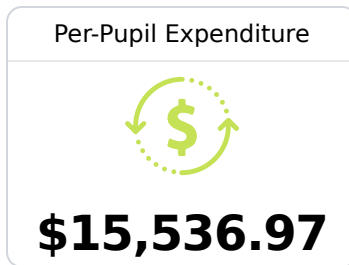

West Bolivar District High School

West Bolivar Consolidated School District

405 North Main Street
Rosedale, MS 38769

Tracy Dunn
tdunn@wbcsdk12.org

Due to the impact of COVID-19 on school closures in the 2019-20 school year and a waiver from the U.S. Department of Education, the Mississippi Department of Education (MDE) has no assessment and accountability data to report for the 2019-20 school year.