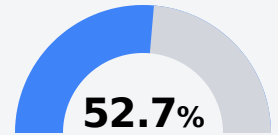

Teacher Data

16.0

Teachers

Experienced Teachers