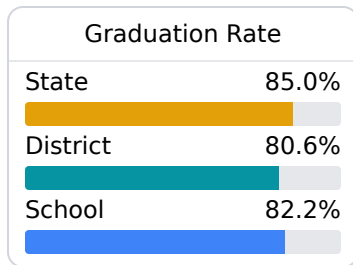

West Bolivar District High School

West Bolivar Consolidated School District

405 North Main Street
Rosedale, MS 38769

Tracy Dunn
tdunn@wbcsdk12.org

Due to the impact of COVID-19 on school closures in the 2019-20 school year and a waiver from the U.S. Department of Education, the Mississippi Department of Education (MDE) has no assessment and accountability data to report for the 2019-20 school year.