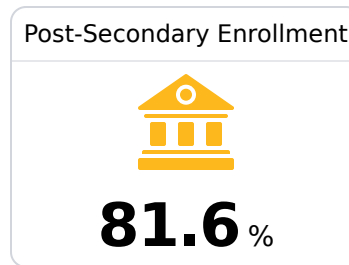

West Bolivar District High School

West Bolivar Consolidated School District

405 North Main Street
Rosedale, MS 38769

Tracy Dunn
tdunn@wbcsdk12.org

Due to the impact of COVID-19 on school closures in the 2019-20 school year and a waiver from the U.S. Department of Education, the Mississippi Department of Education (MDE) has no assessment and accountability data to report for the 2019-20 school year.