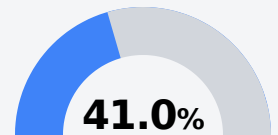

Provisional Teachers