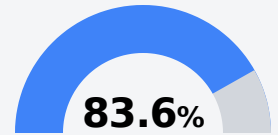

Teacher Data

18.3

Teachers

Experienced Teachers