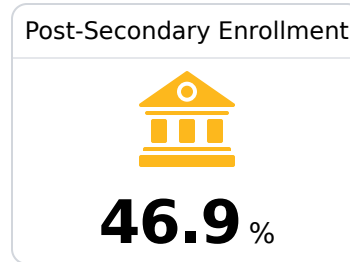

Northside High School

North Bolivar Consolidated School District

1305 MARTIN LUTHER KING DRIVE
Shelby, MS 38774

JW Robinson
jwrobinsonjr@nbcasd.k12.ms.us

Identified for **Comprehensive Support and Improvement**

Due to the impact of COVID-19 on school closures in the 2019-20 school year and a waiver from the U.S. Department of Education, the Mississippi Department of Education (MDE) has no assessment and accountability data to report for the 2019-20 school year.