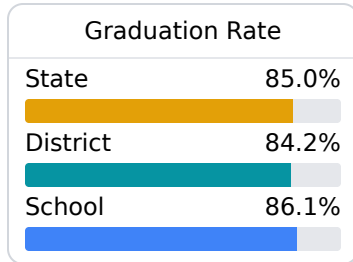

Northside High School

North Bolivar Consolidated School District

1305 MARTIN LUTHER KING DRIVE
Shelby, MS 38774

JW Robinson
jwrobinsonjr@nbcasd.k12.ms.us

Identified for **Comprehensive Support and Improvement**

Due to the impact of COVID-19 on school closures in the 2019-20 school year and a waiver from the U.S. Department of Education, the Mississippi Department of Education (MDE) has no assessment and accountability data to report for the 2019-20 school year.