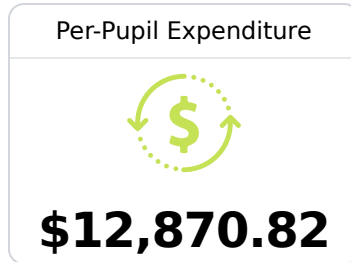

Due to the impact of COVID-19 on school closures in the 2019-20 school year and a waiver from the U.S. Department of Education, the Mississippi Department of Education (MDE) has no assessment and accountability data to report for the 2019-20 school year.