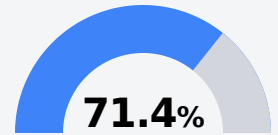

Teacher Data

21.0

Teachers

Experienced Teachers