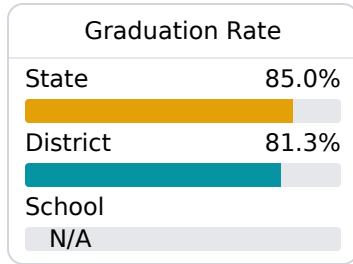

D Pearman Elementary School Cleveland School District

306 MERRITT DRIVE
Cleveland, MS 38732

Precious Person-Redmond
predmond@cleveland.k12.ms.us

Identified for **Additional Targeted Support and Improvement**

Due to the impact of COVID-19 on school closures in the 2019-20 school year and a waiver from the U.S. Department of Education, the Mississippi Department of Education (MDE) has no assessment and accountability data to report for the 2019-20 school year.

Teacher Data

16.7

Teachers

Experienced Teachers

Provisional Teachers

In-Field Teachers