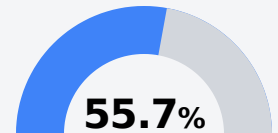

Teacher Data

16.7

Teachers

Experienced Teachers